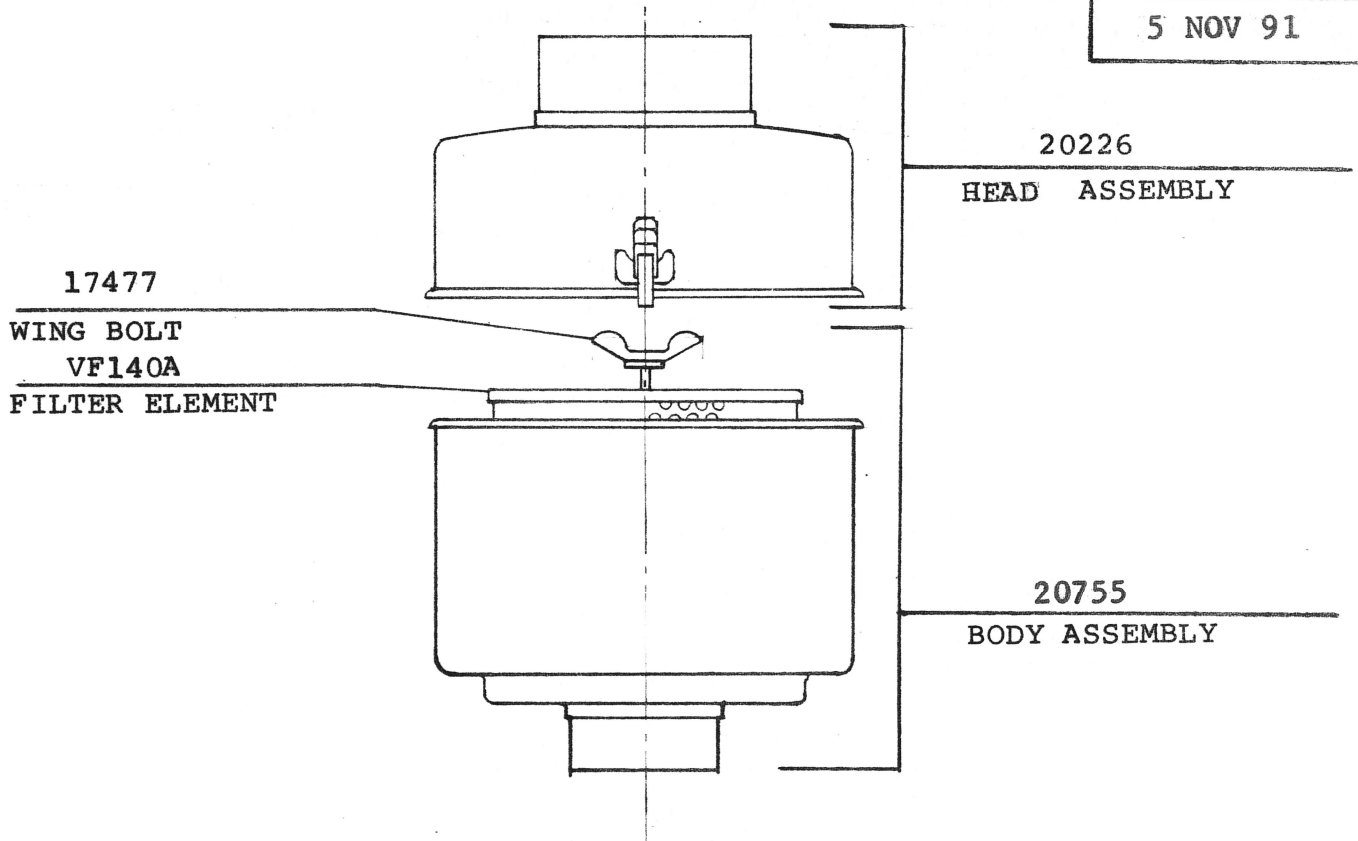

SERVICE PARTS LIST
VORTEX AIR CLEANER MODEL AN140P

MODEL	NO.
AN140 P	
5 NOV 91	

PART NO.	PART NAME	NO. REQ'D
20226	HEAD ASSEMBLY	1
20755	BODY ASSEMBLY	1
17477	WING BOLT ASSEMBLY	1
VF140A	FILTER ELEMENT	1
17480	WASHER (part of Wing Bolt Ass'y.)	1
20755A	BODY ASSEMBLY less Wing Bolt, Washer and Filter Element	