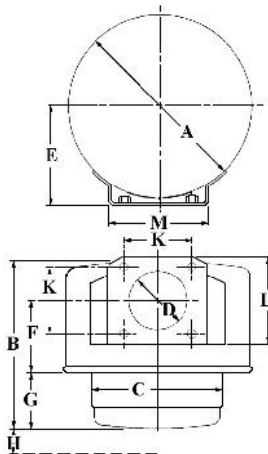

Vortex Air Technology S and SA Oil Bath Air Cleaners

The S and SA Oil Bath Air Cleaners are smaller and light weight, requiring less space for mounting. Both S and SA styles are made of three units: the Body Assembly, Vortex Chamber, and Cup. The air is first centrifugated by the Vortex Chamber to separate large particles of dust. Air then flows into the filter element located in the Body Assembly, along with oil from the oil reserve. Dust is suspended in the air. Clean air passes through the filter and the dusty oil drains back to the Cup.

Also available:

G w/Clamps

G w/Rods

GA

S

Oil Bath Air Cleaners - SA Series

| Model No. | Rated Airflow m ³ /h | Oil Cap. Liters | A (mm.) | B (mm.) | C (mm.) | D (mm.) | E (mm.) | F (mm.) | G (mm.) | H (mm.) | K (mm.) | L (mm.) | M (mm.) | Internal Thread | Net Wt. KG |
|-----------|---------------------------------|-----------------|---------|---------|---------|---------|---------|---------|---------|---------|---------|---------|---------|-----------------|------------|
| SA60 | 169 | 0.52 | 155.48 | 180.85 | 115.82 | 52.32 | 85.85 | 71.37 | 61.98 | 12.70 | 72.90 | 95.25 | 107.95 | 3/8-6NC2 | 1.63 |
| SA78 | 271 | 0.47 | 198.12 | 184.15 | 141.22 | 65.02 | 107.95 | 84.07 | 57.15 | 12.70 | 73.15 | 95.25 | 107.95 | 3/8-16NC | 2.58 |
| SA90 | 407 | 0.85 | 230.12 | 209.55 | 166.62 | 65.02 | 123.95 | 87.88 | 76.20 | 15.75 | 73.15 | 95.25 | 107.95 | 3/8-16NC | 3.31 |
| SA90P | 407 | 0.85 | 230.12 | 209.55 | 166.62 | 65.02 | 123.95 | 87.63 | 114.30 | 15.75 | 73.15 | 95.25 | 107.95 | 3/8-16NC | 3.31 |
| SA110 | 722 | 1.66 | 279.40 | 323.85 | 203.96 | 88.90 | 152.40 | 131.57 | 133.35 | 44.45 | 98.55 | 190.50 | 139.70 | 1/2-13NC | 6.80 |
| SA110R | 722 | 1.66 | 279.40 | 323.85 | 215.90 | 88.90 | 152.40 | 131.83 | 133.35 | 44.45 | 98.55 | 147.57 | 139.70 | 1/2-13NC | 6.80 |
| SA120 | 917 | 2.74 | 309.63 | 352.55 | 254.00 | 88.90 | 165.10 | 184.15 | 168.40 | 60.45 | 98.55 | 158.75 | 139.70 | 1/2-13NC | 9.43 |