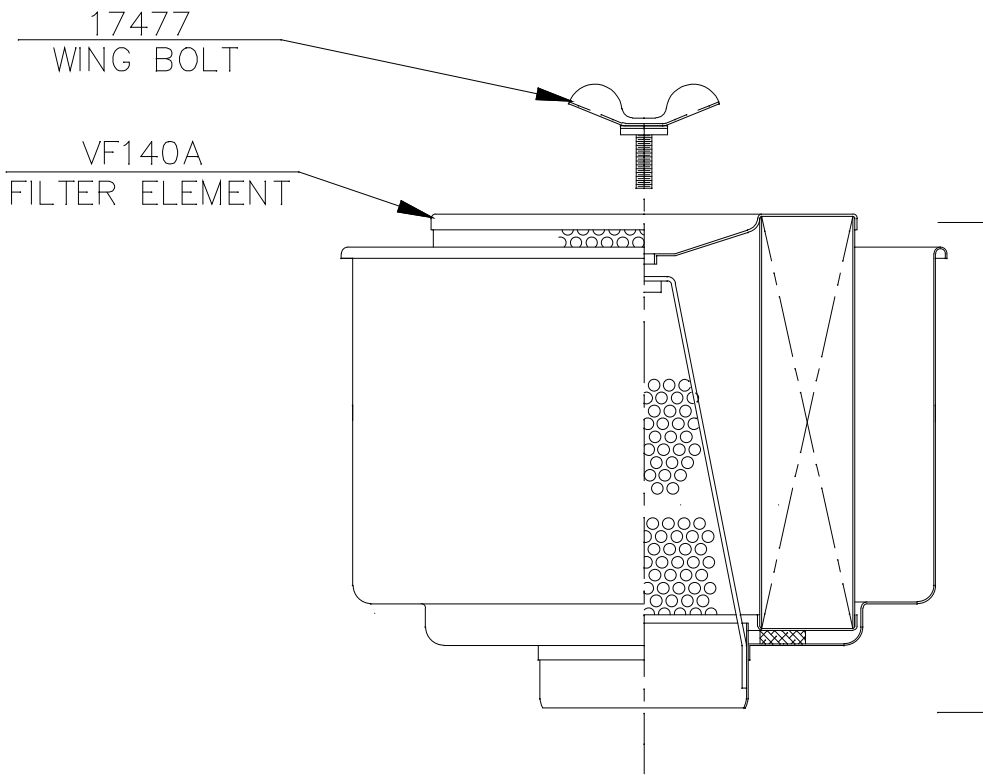

# SERVICE PARTS LIST

## VORTEX AIR CLEANER

MODEL NO. <b>AN140T</b>
REL: 06/16/96
REV: 06/03/97

20756  
HEAD ASSEMBLY

20224  
BODY ASSEMBLY  
(Filter Element)  
(Not Included)

PART NO.	PART NAME	NO. REQ.
20226	HEAD ASSEMBLY	1
20224	BODY ASSEMBLY (Filter Element Not Included)	1
VF140A	FILTER ELEMENT	1
17477	WING BOLT ASSEMBLY	1
17480	WASHER (part of wing bolt ass'y)	1