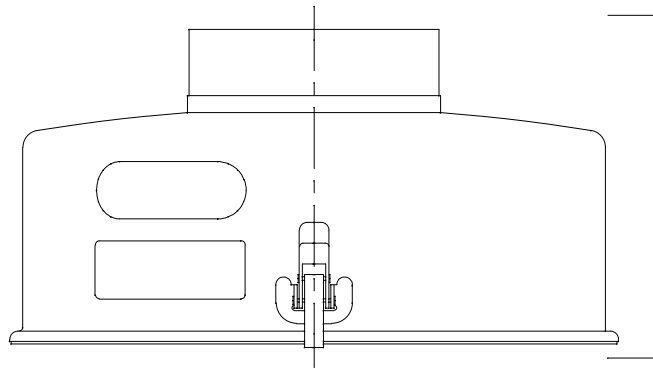

# SERVICE PARTS LIST

## VORTEX AIR CLEANER

MODEL NO. <b>AN140T</b>
REL: 06/16/96
REV: 06/03/97

20756  
HEAD ASSEMBLY

20224  
BODY ASSEMBLY  
(Filter Element)  
(Not Included)

PART NO.	PART NAME	NO. REQ.
20226	HEAD ASSEMBLY	1
20224	BODY ASSEMBLY (Filter Element Not Included)	1
VF140A	FILTER ELEMENT	1
17477	WING BOLT ASSEMBLY	1
17480	WASHER (part of wing bolt ass'y)	1