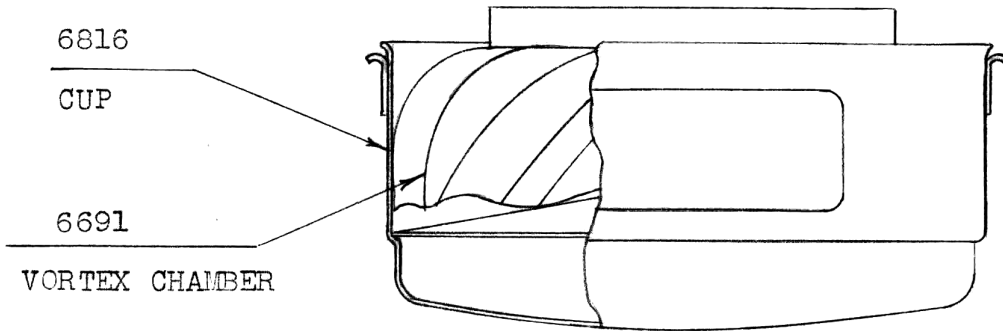

S90

4-24-57

SERVICE PARTS LIST  
VORTEX AIR CLEANER MODEL S90

6808

BODY ASSEMBLY

6816

CUP

6691

VORTEX CHAMBER

6815

CUP ASSEMBLY

Part NO.	PART NAME	No. Required
6808	BODY ASSEMBLY	1
6815	CUP ASSEMBLY	1
6816	CUP	1
6691	VORTEX CHAMBER	1

S90