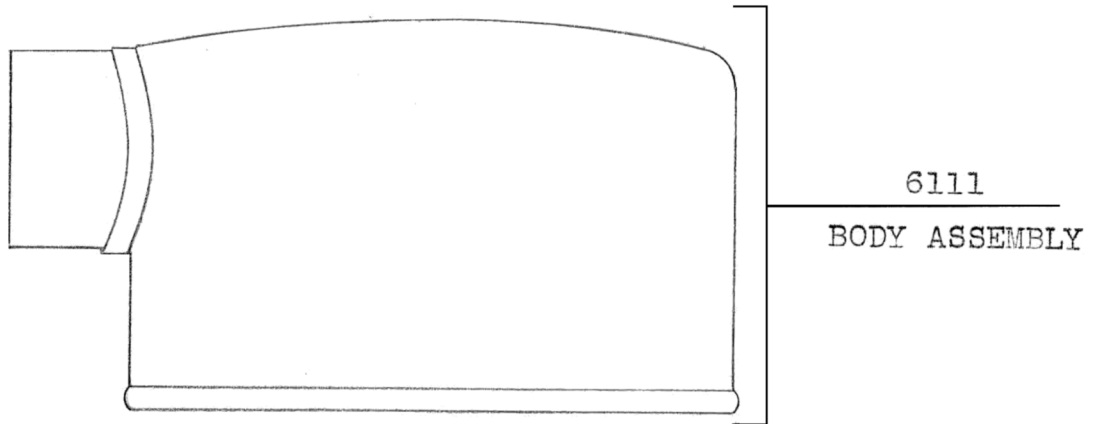

S60

4-24-57

SERVICE PARTS LIST
VORTEX AIR CLEANER MODEL S60

Part No.	Part Name	No. Required	
6111	BODY ASSEMBLY	1	
6123	CUP ASSEMBLY	1	
6125	CUP	1	
6028	VORTEX CHAMBER	1	

VORTEX AIR TECHNOLOGY, INC.
CLAREMONT, CA