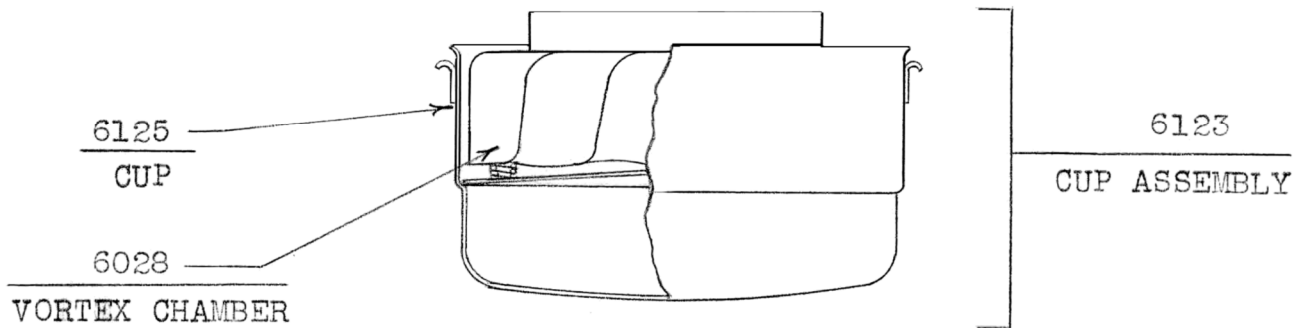

S60

4-24-57

SERVICE PARTS LIST
VORTEX AIR CLEANER MODEL S60

Part No.	Part Name	No. Required	
6111	BODY ASSEMBLY	1	
6123	CUP ASSEMBLY	1	
6125	CUP	1	
6028	VORTEX CHAMBER	1	

VORTEX AIR TECHNOLOGY, INC.
CLAREMONT, CA