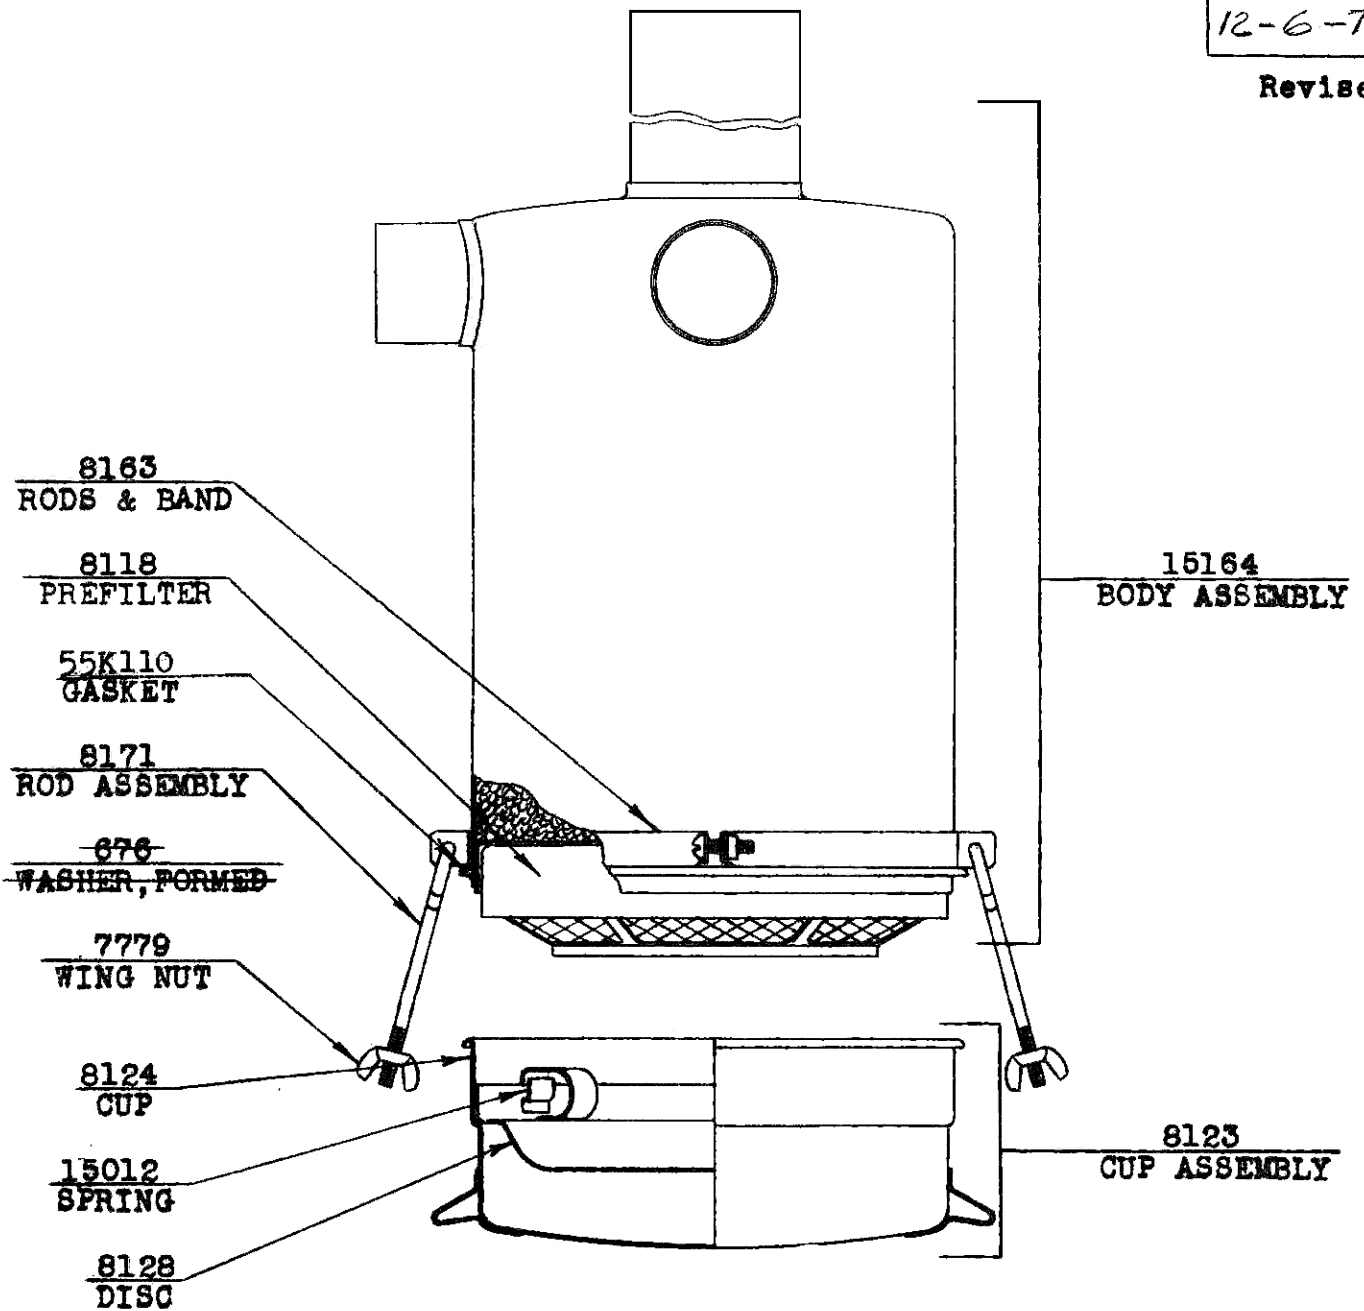

SERVICE PARTS LIST
 VORTEX AIR CLEANER MODEL G100BW

G100BW
 12-6-73

Revised

Part No.	Part Name	No. Required
15164	BODY ASSEMBLY	1
8163	RODS & BAND	1
8171	ROD ASSEMBLY	2
676	WASHER, FORMED	2
7779	WING NUT	2
8118	PREFILTER	1
55K110	GASKET	1
8123	CUP ASSEMBLY	1
8124	CUP	1
8128	DISC	1
15012	SPRING	4

G100BW