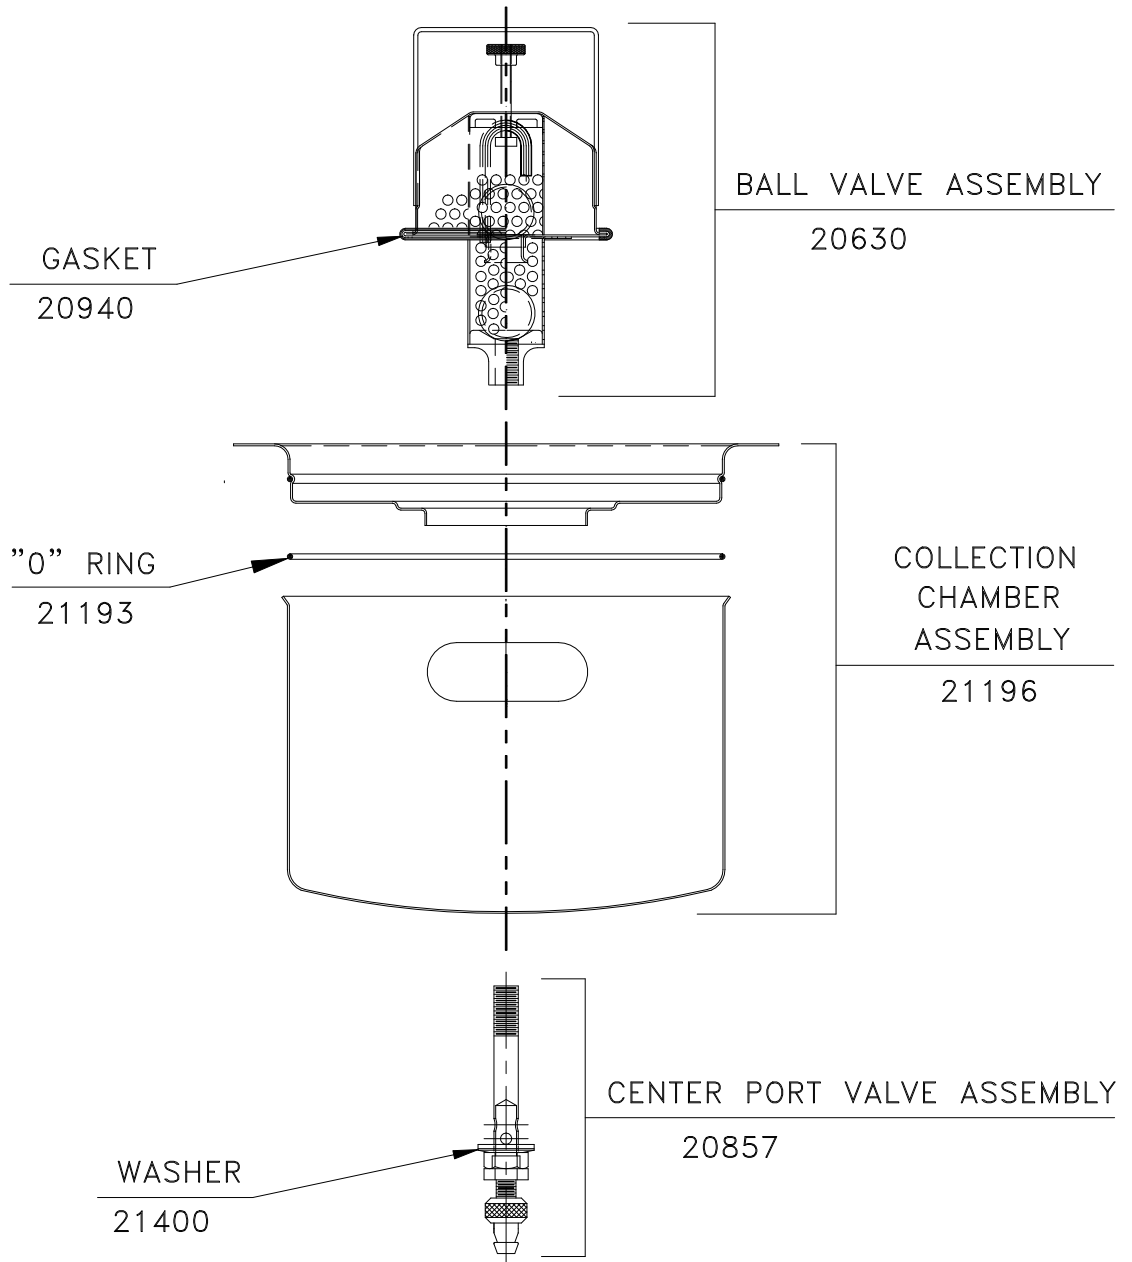

SERVICE PARTS LIST
FLUID SAMPLER-TUBE DOWN

FS8A
REL: 10/15/97

PART NO.	PART NAME	NO. REQ'D
20630	BALL VALVE ASSEMBLY	1
20940	GASKET	1
20857	CENTER PORT VALVE ASSEMBLY	1
21400	WASHER	1
21196	COLLECTION CHAMBER ASSEMBLY	1
21193	"O" RING	1