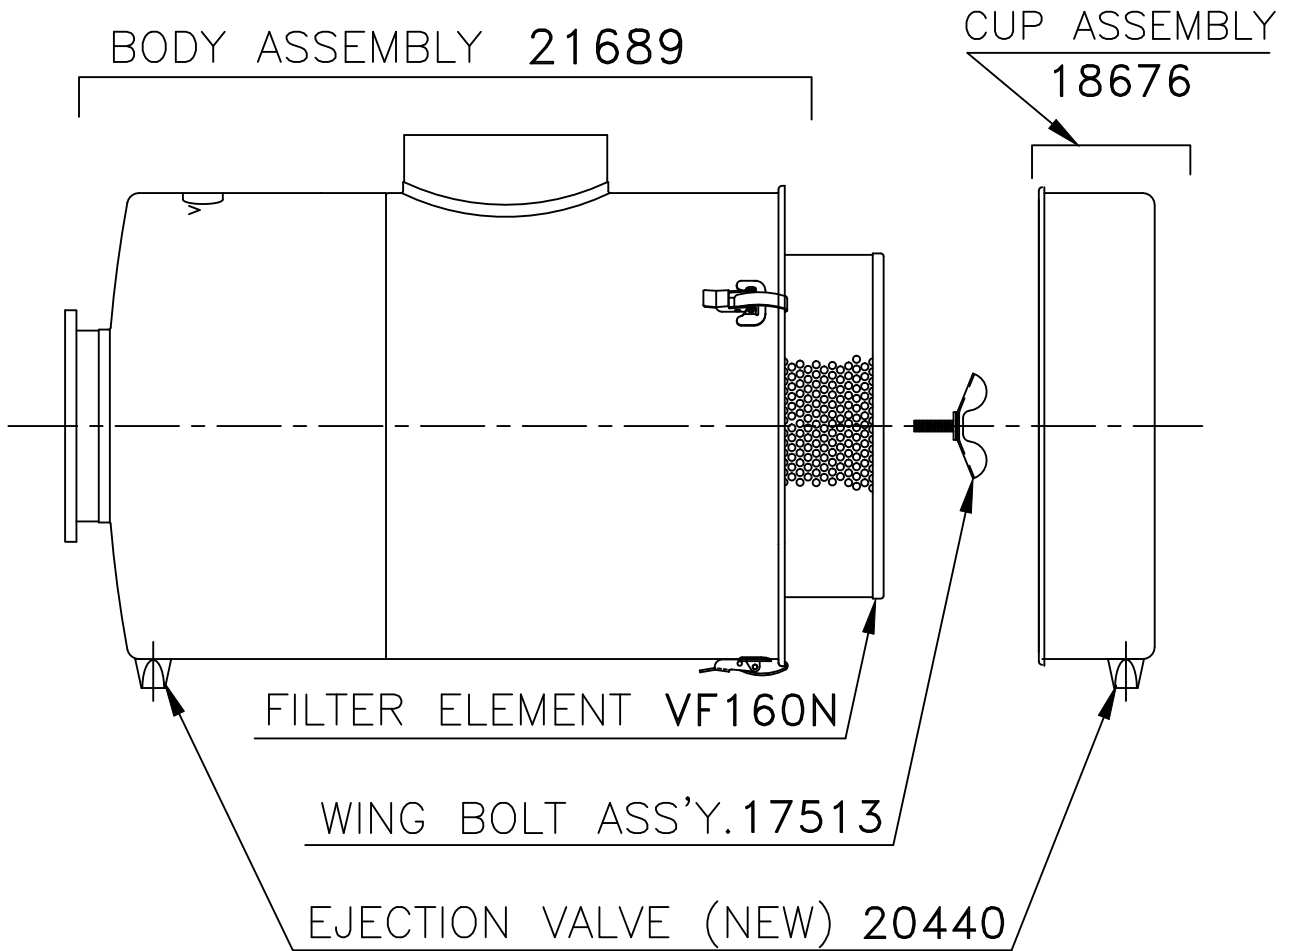

SERVICE PARTS LIST

MODEL NO.
AD160AE4
REV:23 SEP 05

PART NO.	PART NAME	NO. REQ.
18676	CUP ASSEMBLY	1
17513	WING BOLT ASSEMBLY (With Washer)	1
VF160N	FILTER ELEMENT	1
21689	BODY ASSEMBLY (No Element)	1
20440	EJECTION VALVE (NEW)	2