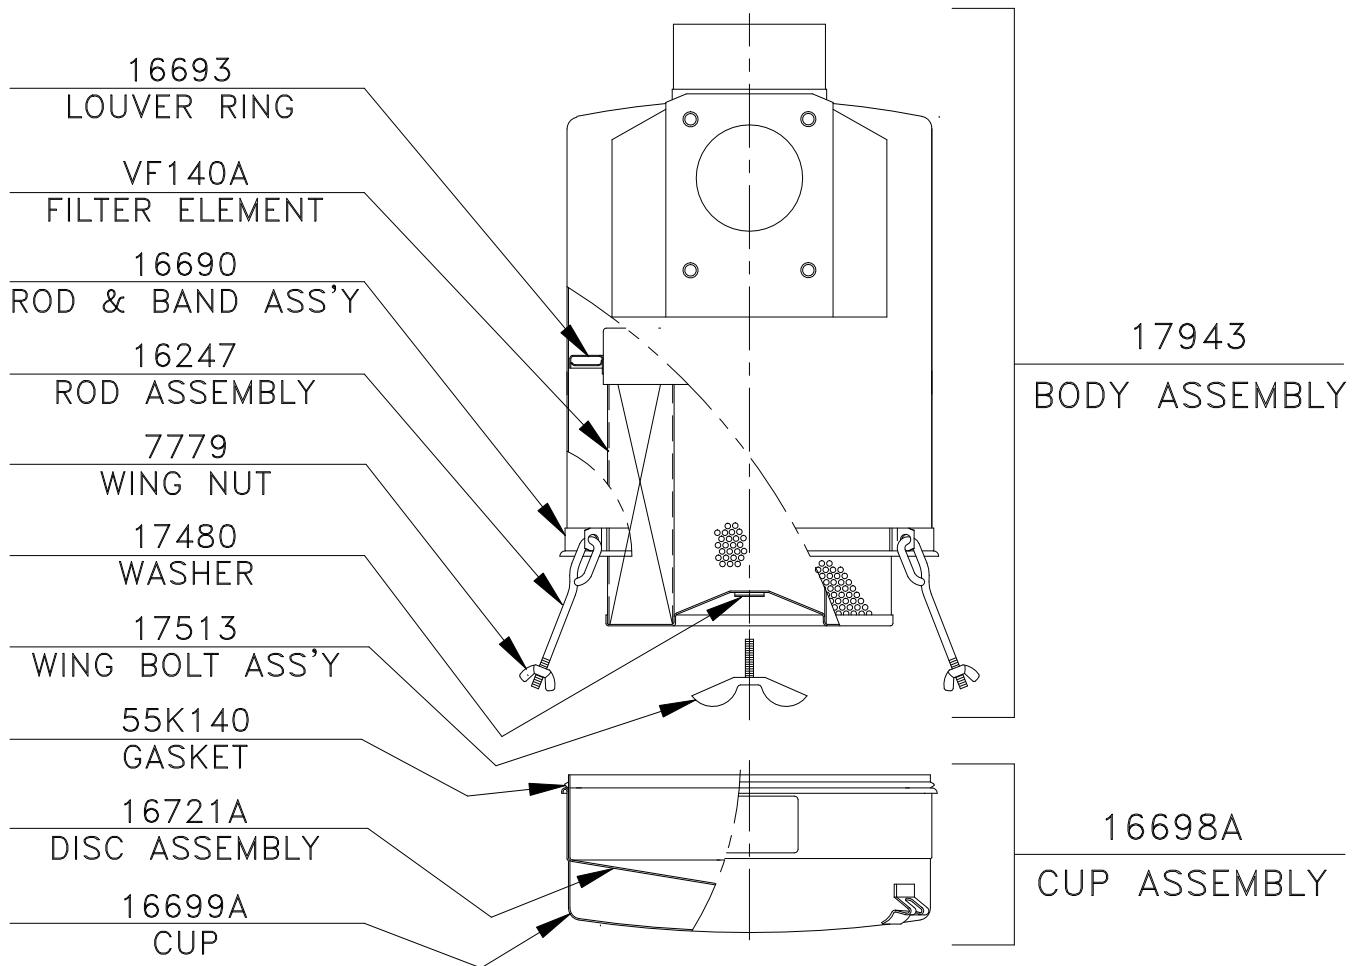

SERVICE PARTS LIST VORTEX AIR CLEANER

MODEL NO.

ABA140A

REV: 11/15/93

PART NO.	PART NAME	NO. REQ'D
17943	BODY ASSEMBLY	1
VF140A	FILTER ELEMENT	1
17480	WASHER	1
16693	LOUVER RING (Only Removable on Certain Models)	1
17513	WING BOLT ASS'Y (with #17480)	1
16690	ROD & BAND ASS'Y	1
16247	ROD ASSEMBLY	3
7779	WING NUT	3
16698A	CUP ASSEMBLY	1
16721A	DISC ASSEMBLY	1
16699A	CUP	1
55K140	GASKET	1