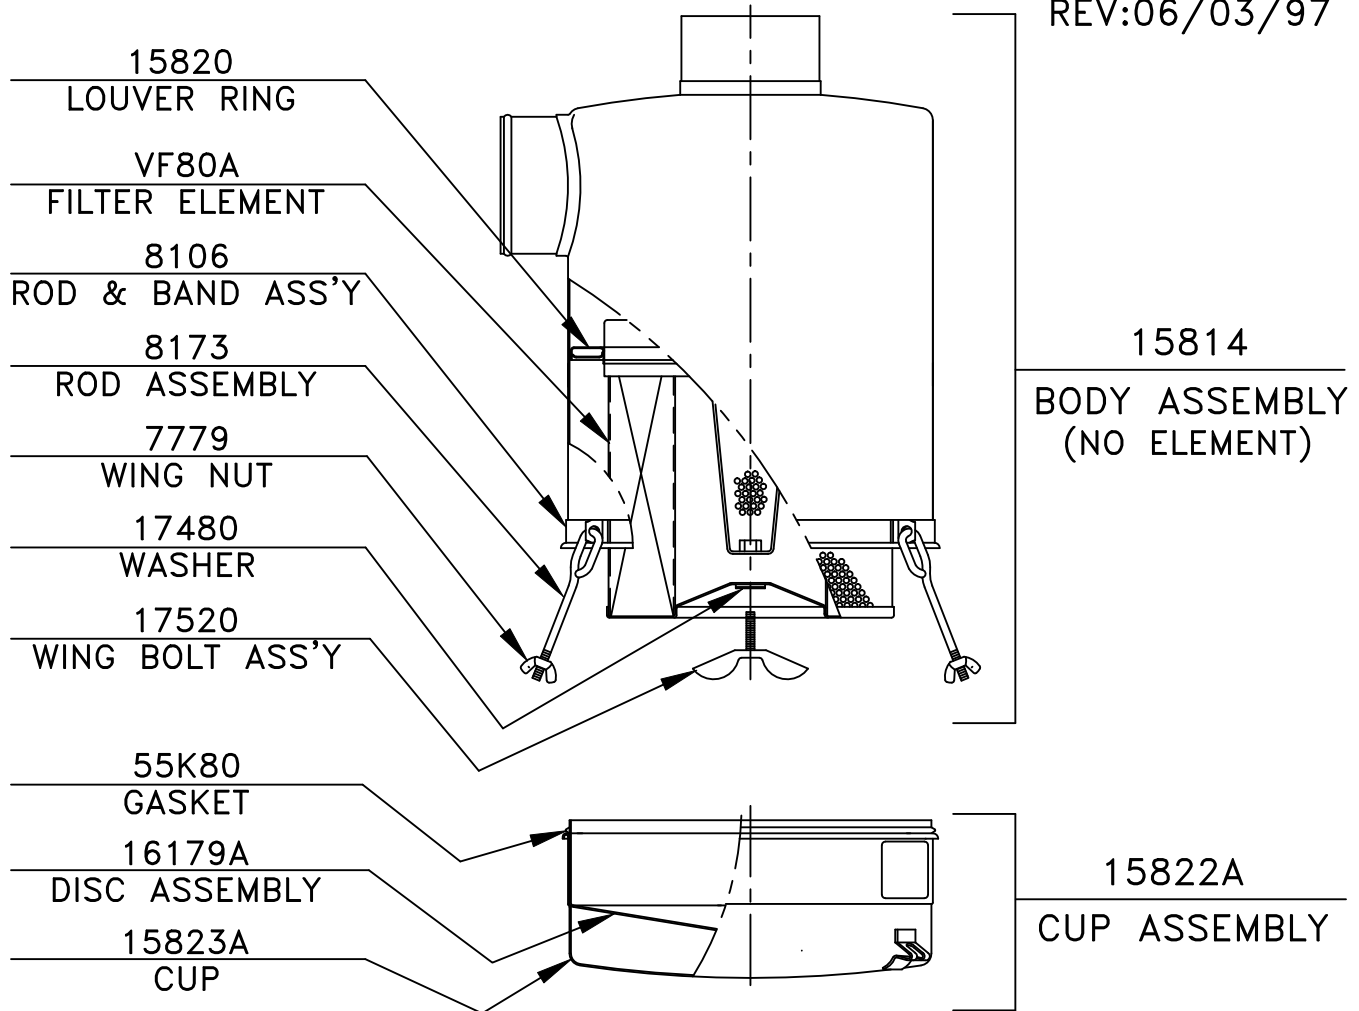

# SERVICE PARTS LIST VORTEX AIR CLEANER

MODEL NO.
AB80A

REV:06/03/97

PART NO.	PART NAME	NO. REQ'D
15814	BODY ASSEMBLY (NO ELEMENT)	1
VF80A	FILTER ELEMENT (with #17480)	1
15820	LOUVER RING	1
17480	WASHER	1
17520	WING BOLT ASS'Y (with #17480)	1
8106	ROD & BAND ASS'Y	1
8173	ROD ASSEMBLY	2
7779	WING NUT	2
15822A	CUP ASSEMBLY	1
15823A	CUP	1
16179A	DISC ASSEMBLY	1
55K80	GASKET	1

AB80A