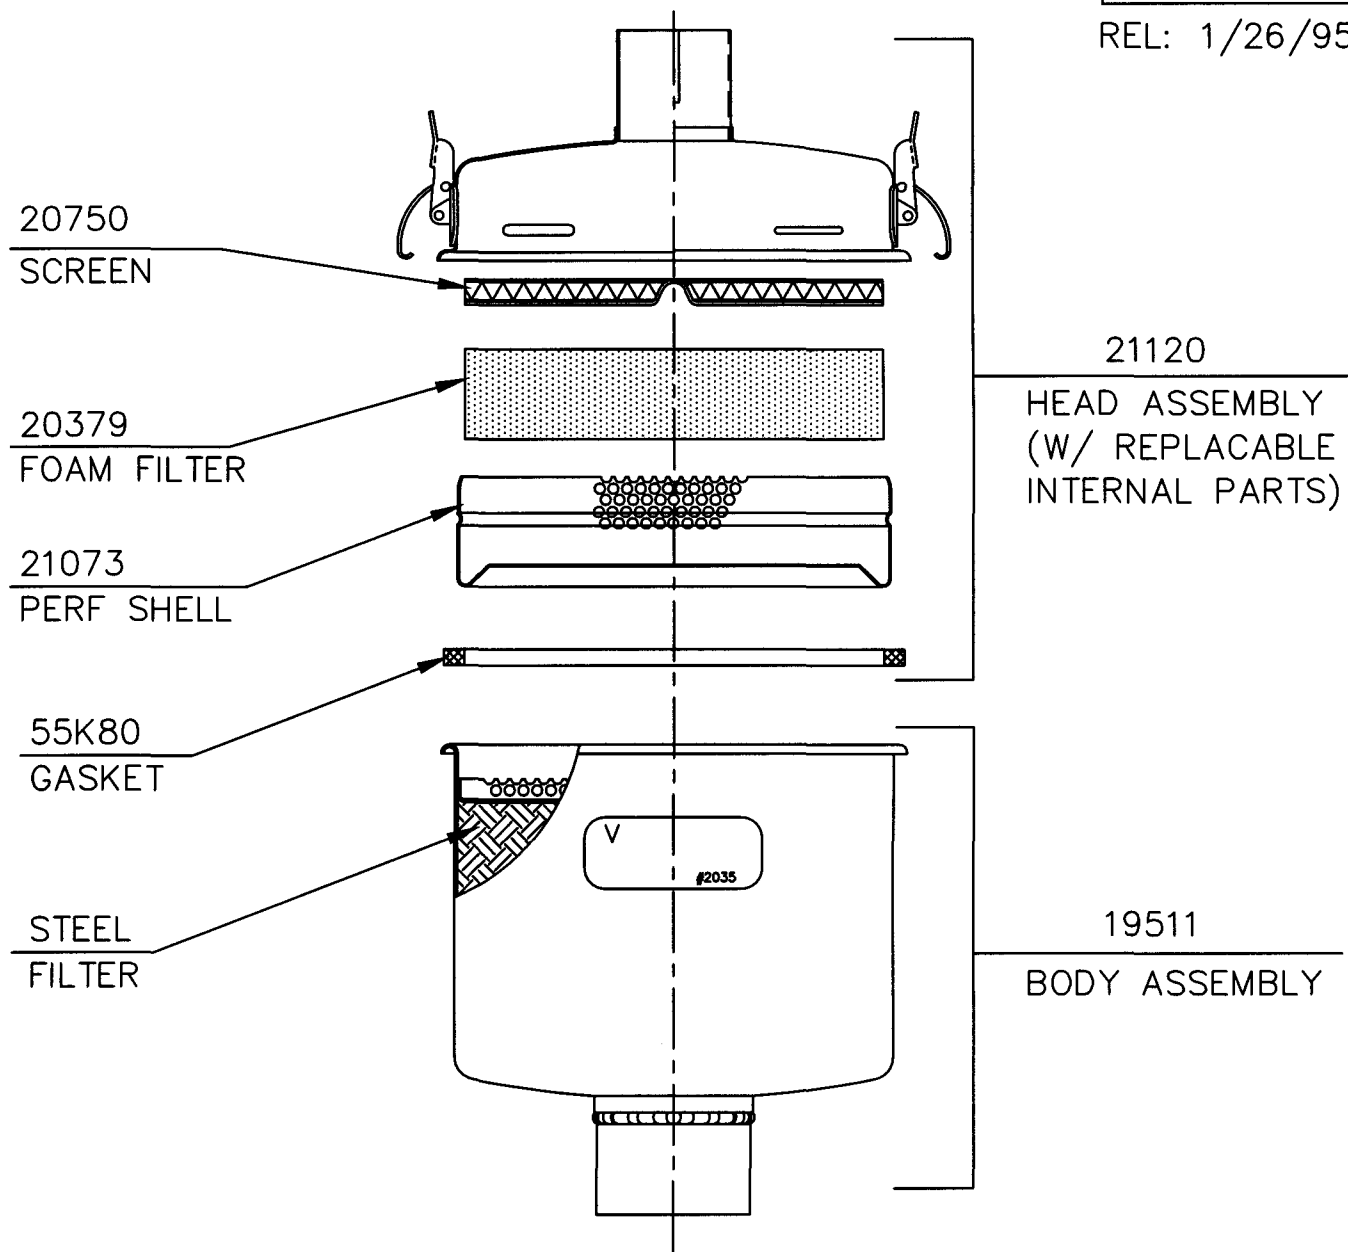

SERVICE PARTS LIST VORTEX SEPARATOR

MODEL NO.
WD80H

REL: 1/26/95

PART NO.	DESCRIPTION	NO. REQ.
21120	HEAD ASSEMBLY	1
20750	SCREEN	1
20379	FOAM FILTER	1
21073	PERF SHELL	1
55K80	GASKET	1
19511	BODY ASSEMBLY	1