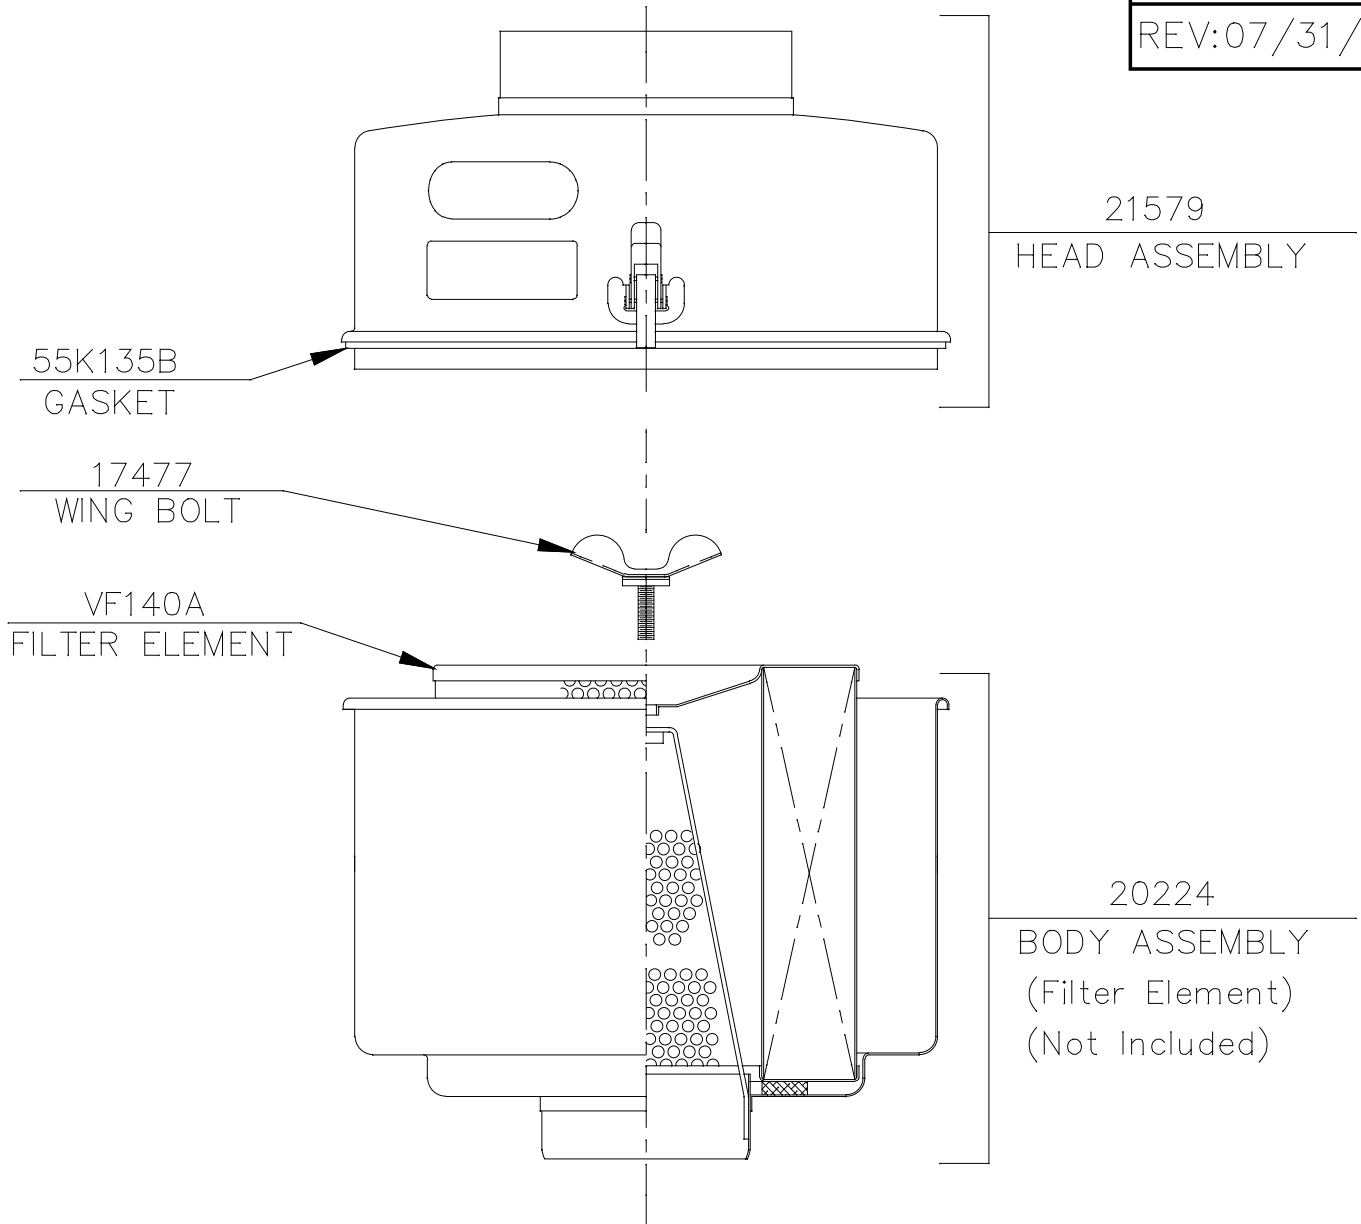

# SERVICE PARTS LIST

## VORTEX AIR CLEANER

MODEL NO. <b>AN140W</b>
REL: 07/31/01
REV: 07/31/01

PART NO.	PART NAME	NO. REQ.
20226	HEAD ASSEMBLY	1
20224	BODY ASSEMBLY (Filter Element Not Included)	1
VF140A	FILTER ELEMENT	1
17477	WING BOLT ASSEMBLY	1
17480	WASHER (part of wing bolt ass'y)	1
55K135B	GASKET	1