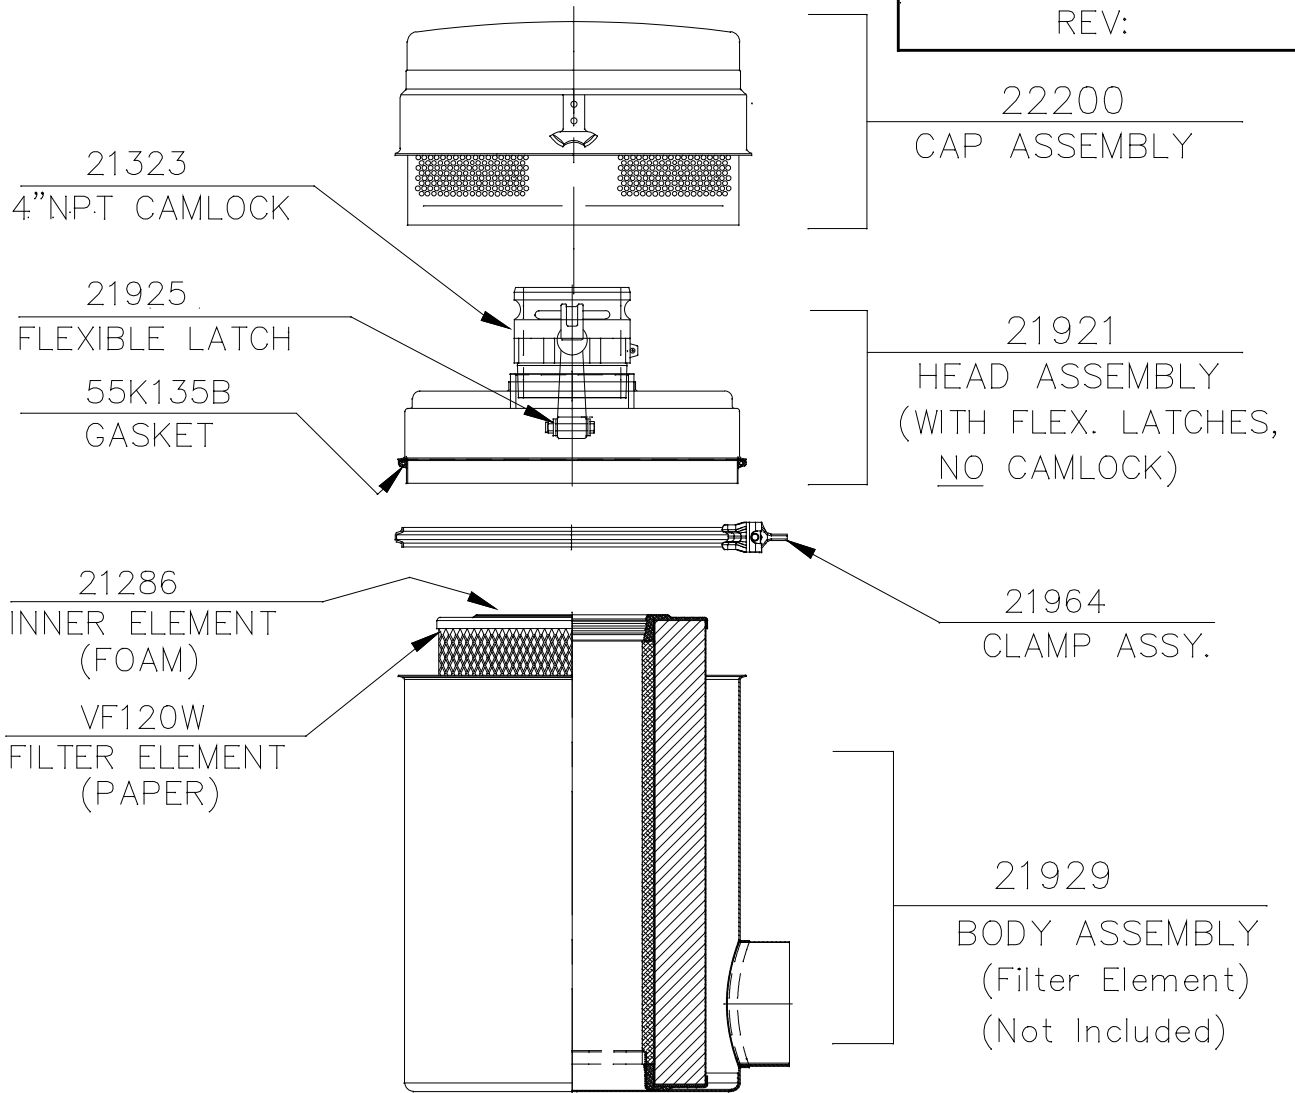

# SERVICE PARTS LIST

## VORTEX AIR CLEANER

MODEL NO.
AN135AL
REL: 5/28/13
REV:

PART NO.	PART NAME	NO. REQ'D
22200	CAP ASSEMBLY	1
21921	HEAD ASSEMBLY (W/FLEX. LATCHES, <u>NO</u> CAMLOCK)	1
55K135B	GASKET	1
21964	BAND ASSEMBLY	1
21929	BODY ASSEMBLY (Filter Element Not Included)	1
VF120W	FILTER ELEMENT (PAPER)	1
21286	INNER ELEMENT (FOAM)	1