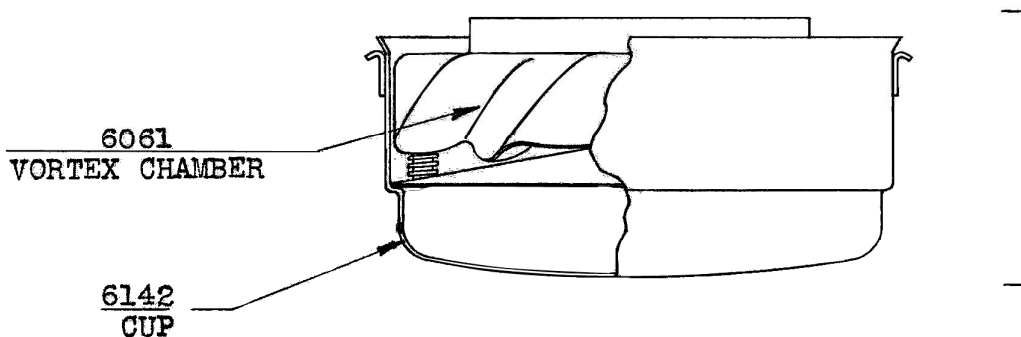

S78D

4-23-57

SERVICE PARTS LIST VORTEX AIR CLEANER MODEL S78D

10608
BODY ASSEMBLY

6061
VORTEX CHAMBER

6142
CUP

6139
CUP ASSEMBLY

Part No.	Part Name	No. Required	
10608	BODY ASSEMBLY	1	
6139	CUP ASSEMBLY	1	
6142	CUP ONLY	1	
6061	VORTEX CHAMBER	1	