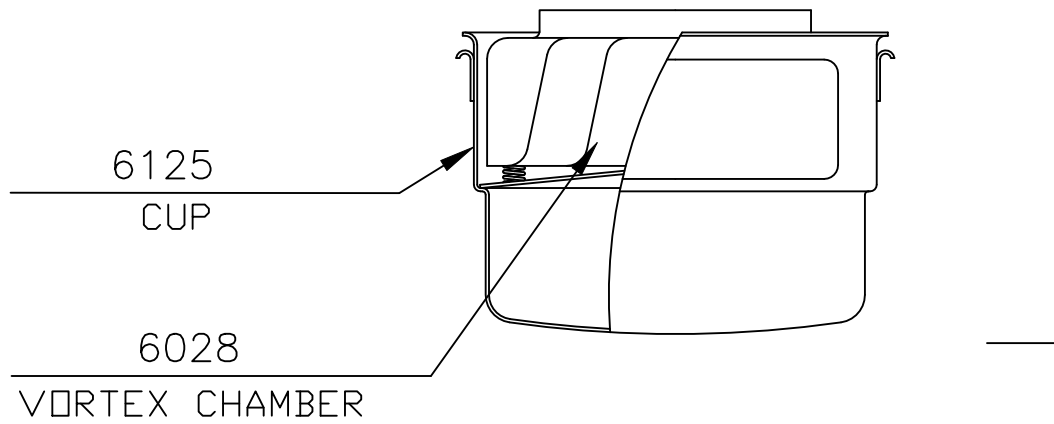

# SERVICE PARTS LIST VORTEX AIR CLEANER

S60W
REL: 8/05/75
REV: 8/12/95

16926  
BODY ASSEMBLY

6125  
CUP

6028  
VORTEX CHAMBER

6123  
CUP ASSEMBLY

PART NO.	PART NAME	NO. REQ'D
16926	BODY ASSEMBLY	1
		1
6123	CUP ASSEMBLY	1
6125	CUP	1
6028	VORTEX CHAMBER	1