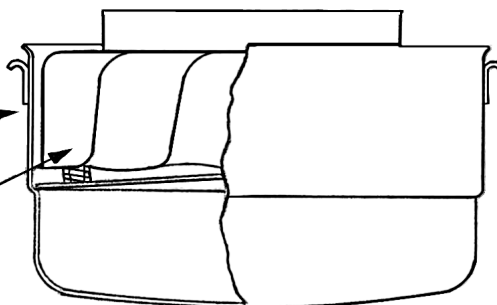

S60G

6-30-69

SERVICE PARTS LIST
VORTEX AIR CLEANER MODEL S60G

12129
BODY ASSEMBLY

6125
CUP

6028
VORTEX CHAMBER

6123
CUP ASSEMBLY

Part No.	Part Name	No. Required	
12129	BODY ASSEMBLY	1	
6123	CUP ASSEMBLY	1	
6125	CUP	1	
6028	VORTEX CHAMBER	1	