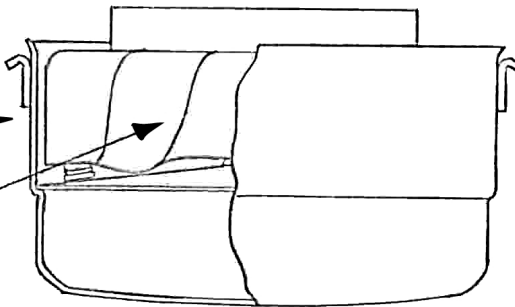

SERVICE PARTS LIST  
 VORTEX AIR CLEANER MODEL S60B

S60B
5-6-77

(Revised)

10224  
 BODY ASSEMBLY

6123  
 CUP ASSEMBLY

6125  
 CUP

6028  
 VORTEX CHAMBER

	Part Name	No. Required	
10224	BODY ASSEMBLY	1	
6123	CUP ASSEMBLY	1	
6125	CUP ,	1	
6028	VORTEX CHAMBER	1	