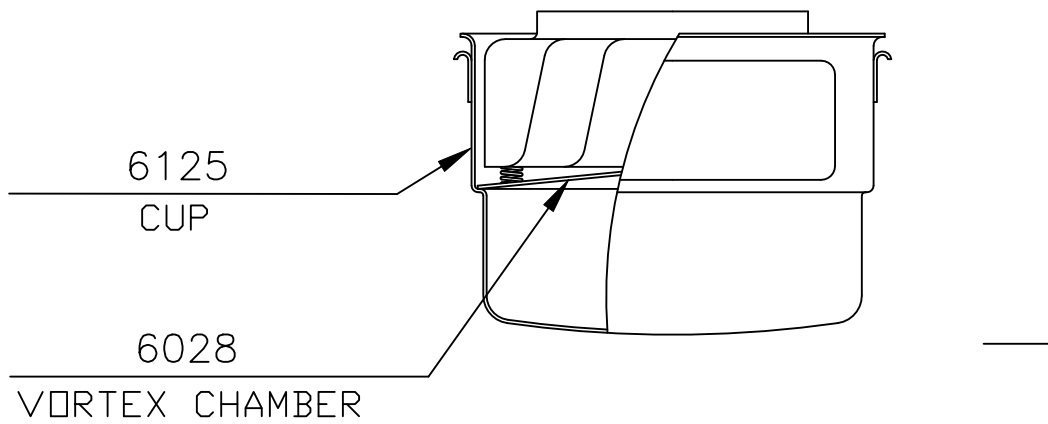

SERVICE PARTS LIST  
 VORTEX AIR CLEANER  
 S60AA

S60AA  
 REL: 1/24/06

22092  
 BODY ASSEMBLY

6125  
 CUP

6123  
 CUP ASSEMBLY

6028

VORTEX CHAMBER

PART NO.	PART NAME	NO. REQ'D
22092	BODY ASSEMBLY	1
		1
6123	CUP ASSEMBLY	1
6125	CUP	1
6028	VORTEX CHAMBER	1