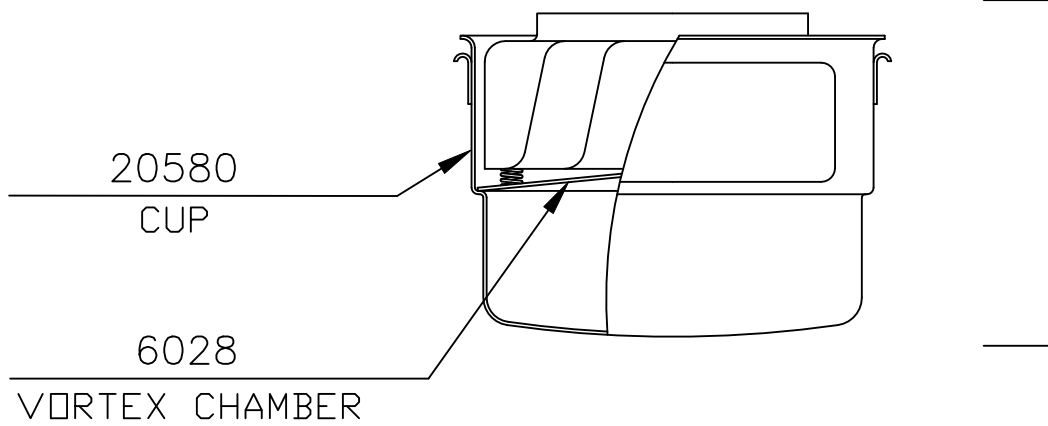

SERVICE PARTS LIST
 VORTEX AIR CLEANER
 S60AB

S60AB
REL: 9/09/93

6111
 BODY ASSEMBLY

20580
 CUP

6028
 VORTEX CHAMBER

20581
 CUP ASSEMBLY

PART NO.	PART NAME	NO. REQ'D
6111	BODY ASSEMBLY	1
		1
20581	CUP ASSEMBLY	1
20580	CUP	1
6028	VORTEX CHAMBER	1