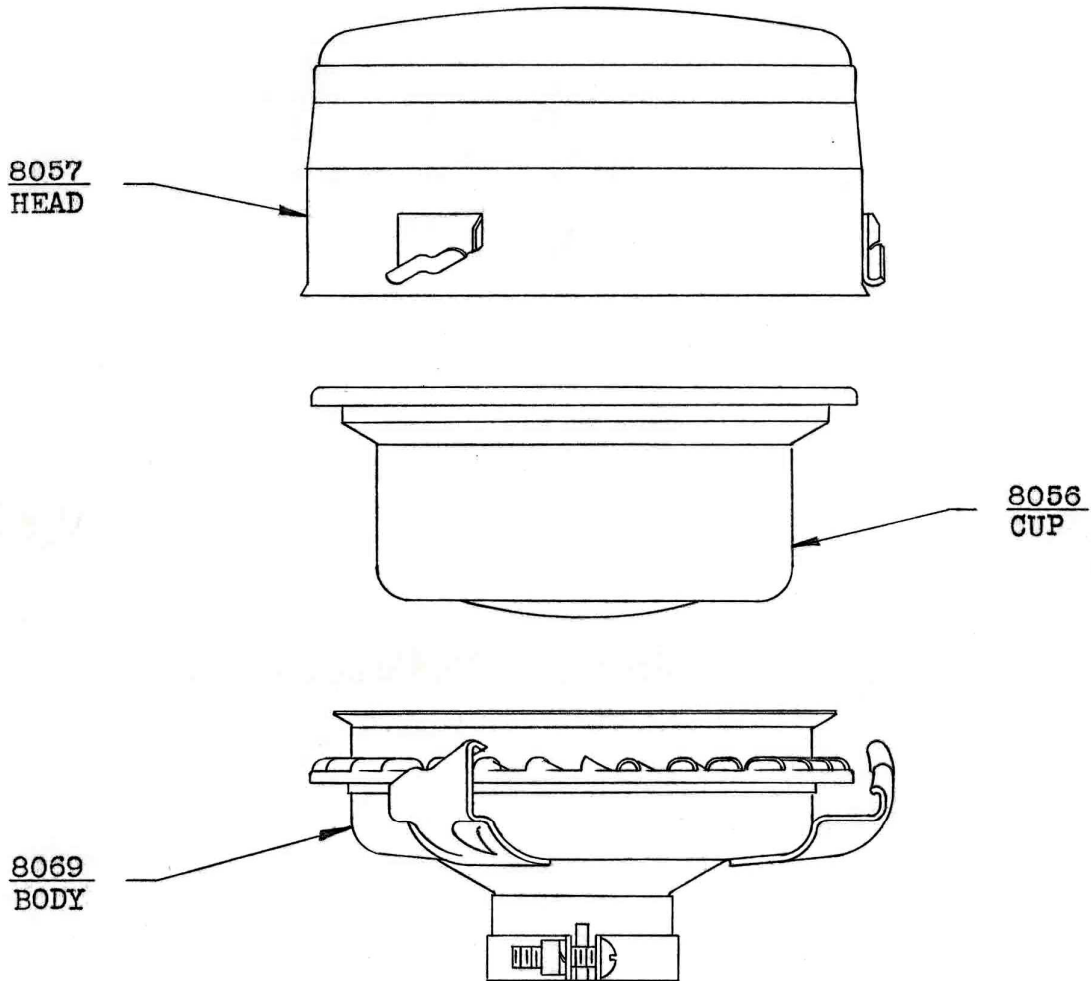

SERVICE PARTS LIST
VORTEX PRECLEANER MODEL P80H

| Part No. | Part Name | No. Required | |
|----------|-----------|--------------|--|
| 8057 | HEAD | 1 | |
| 8056 | CUP | 1 | |
| 8069 | BODY | 1 | |

VORTEX AIR TECHNOLOGY, INC.
CLAREMONT, CA