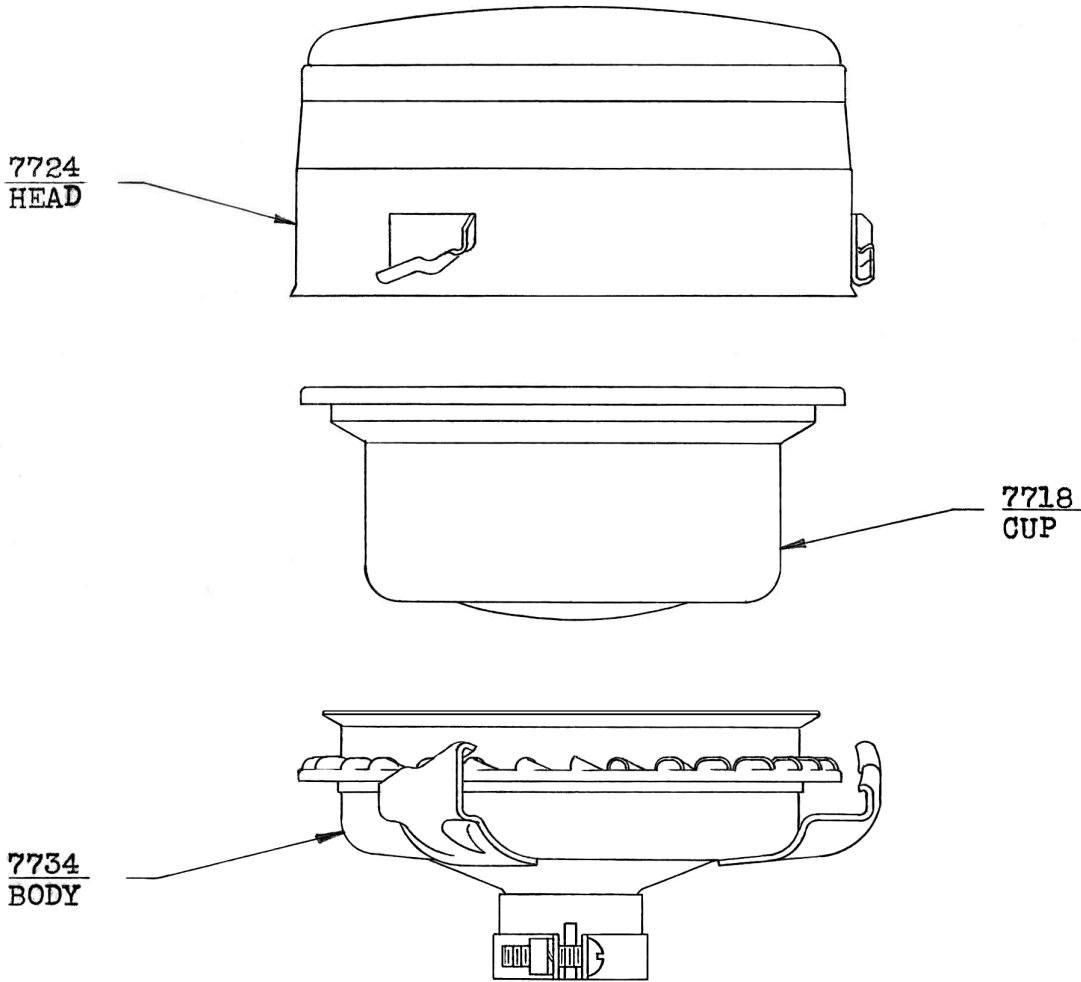

SERVICE PARTS LIST
 VORTOX PRECLEANER MODEL P60C

P60C
6-13-57

Part No.	Part Name	No. Required	
7724	HEAD	1	
7718	CUP	1	
7734	BODY	1	

VORTOX AIR TECHNOLOGY, INC.
 CLAREMONT, CA

P60C
