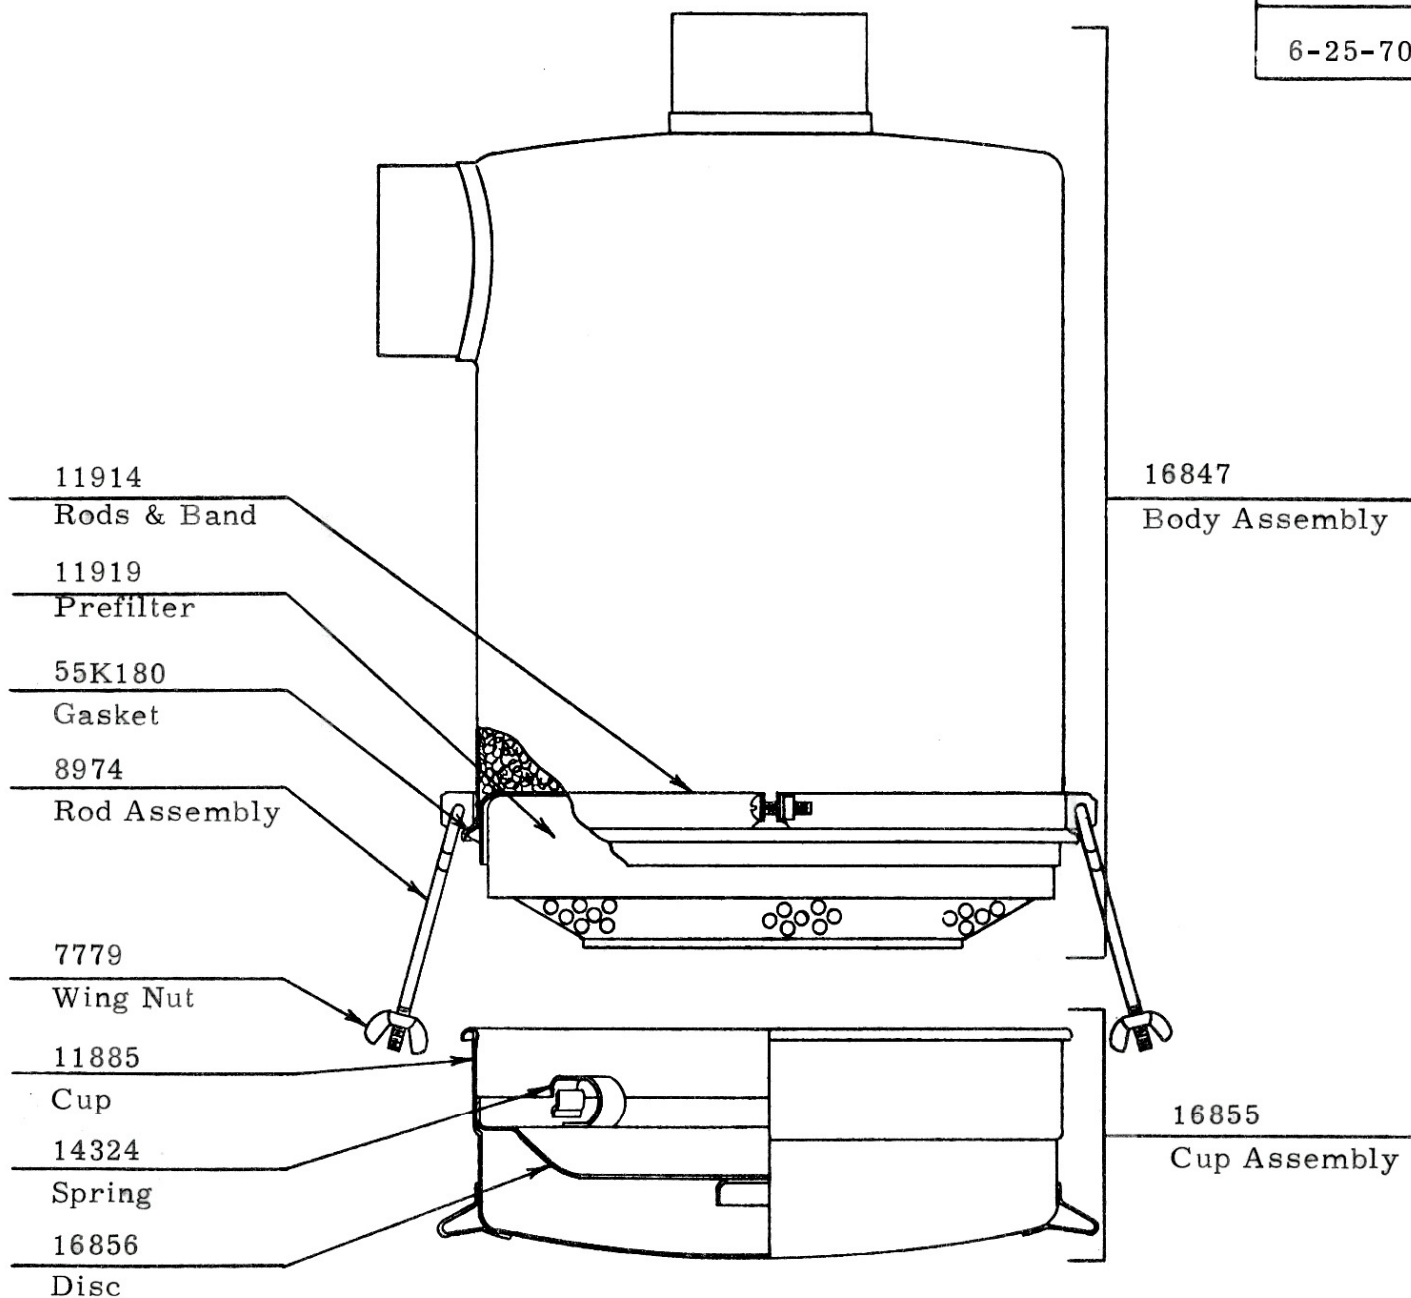

SERVICE PARTS LIST  
VORTEX AIR CLEANER

MODEL

G180Q2

6-25-70

Part No.	Part Name	No. Required	
16847	Body Assembly	1	
11914	Rods & Band	1	
8974	Rod Assembly	3	
7779	Wing Nut	3	
11919	Prefilter	1	
55K180	Gasket	1	
16855	Cup Assembly	1	
11885	Cup	1	
16856	Disc	1	
14324	Spring	4	

MODEL  
G180Q2