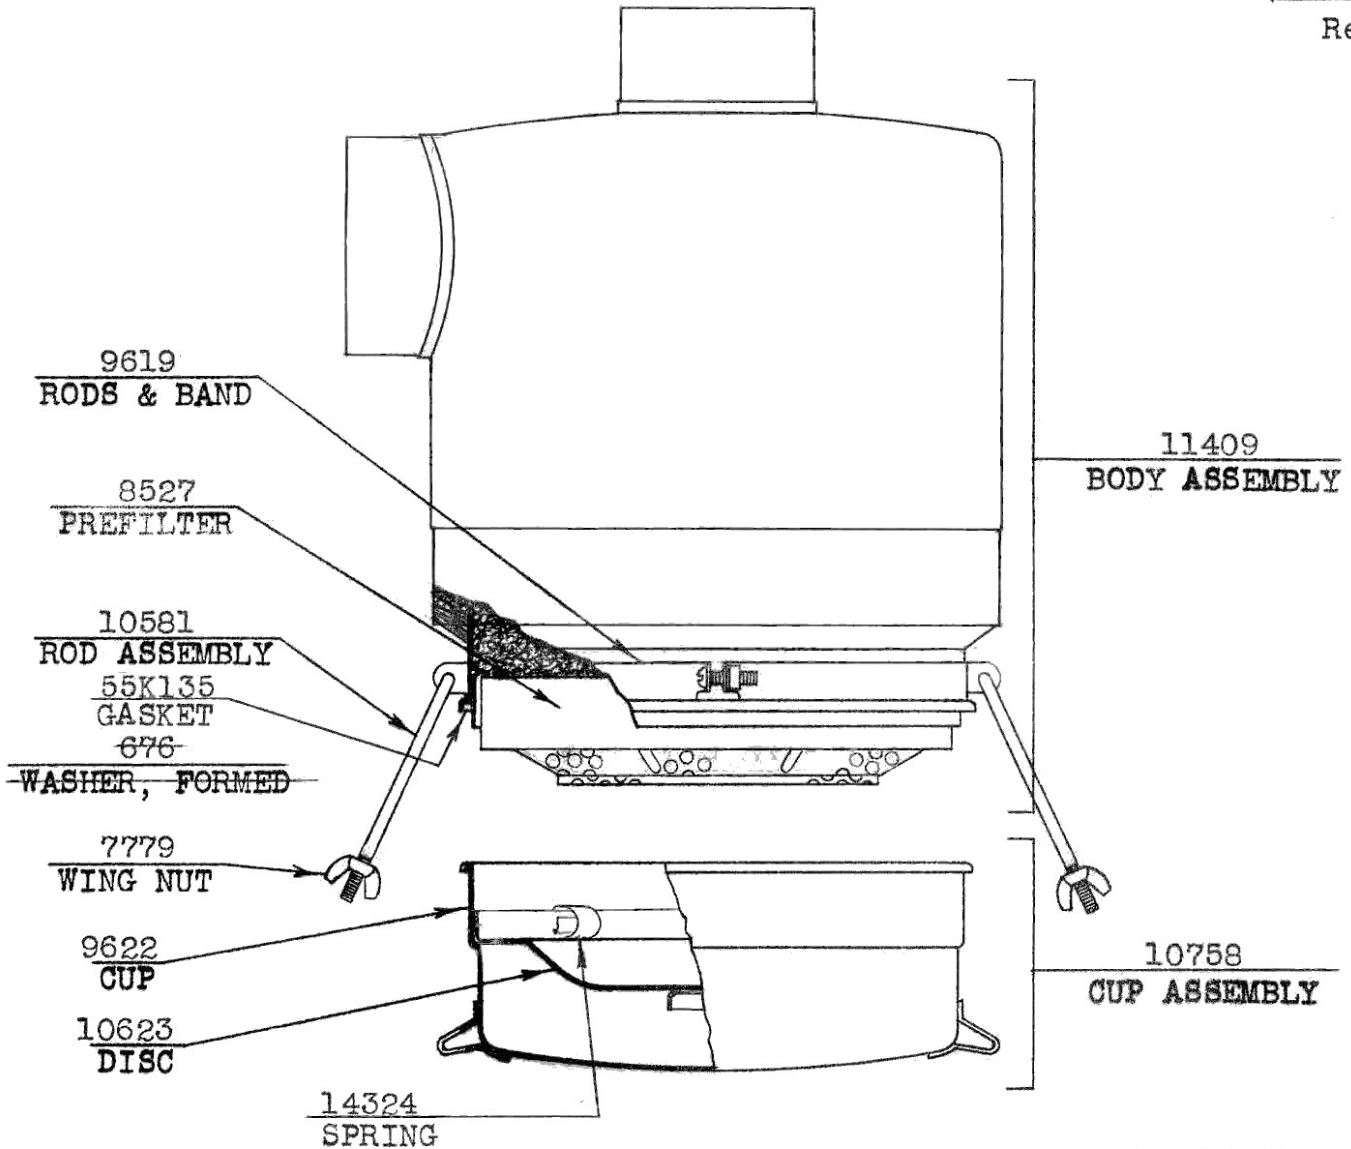

SERVICE PARTS LIST

VORTEX AIR CLEANER, MODEL G150

G150

2-2-68

Revised

Part No.	Part Name	No. Required
11409	BODY ASSEMBLY	1
9619	RODS & BAND	1
10581	ROD ASSEMBLY	2
676	WASHER, FORMED	2
7779	WING NUT	2
8527	PREFILTER	1
55K135	GASKET	1
10758	CUP ASSEMBLY	1
9622	CUP	1
10623	DISC	1
14324	SPRING	4