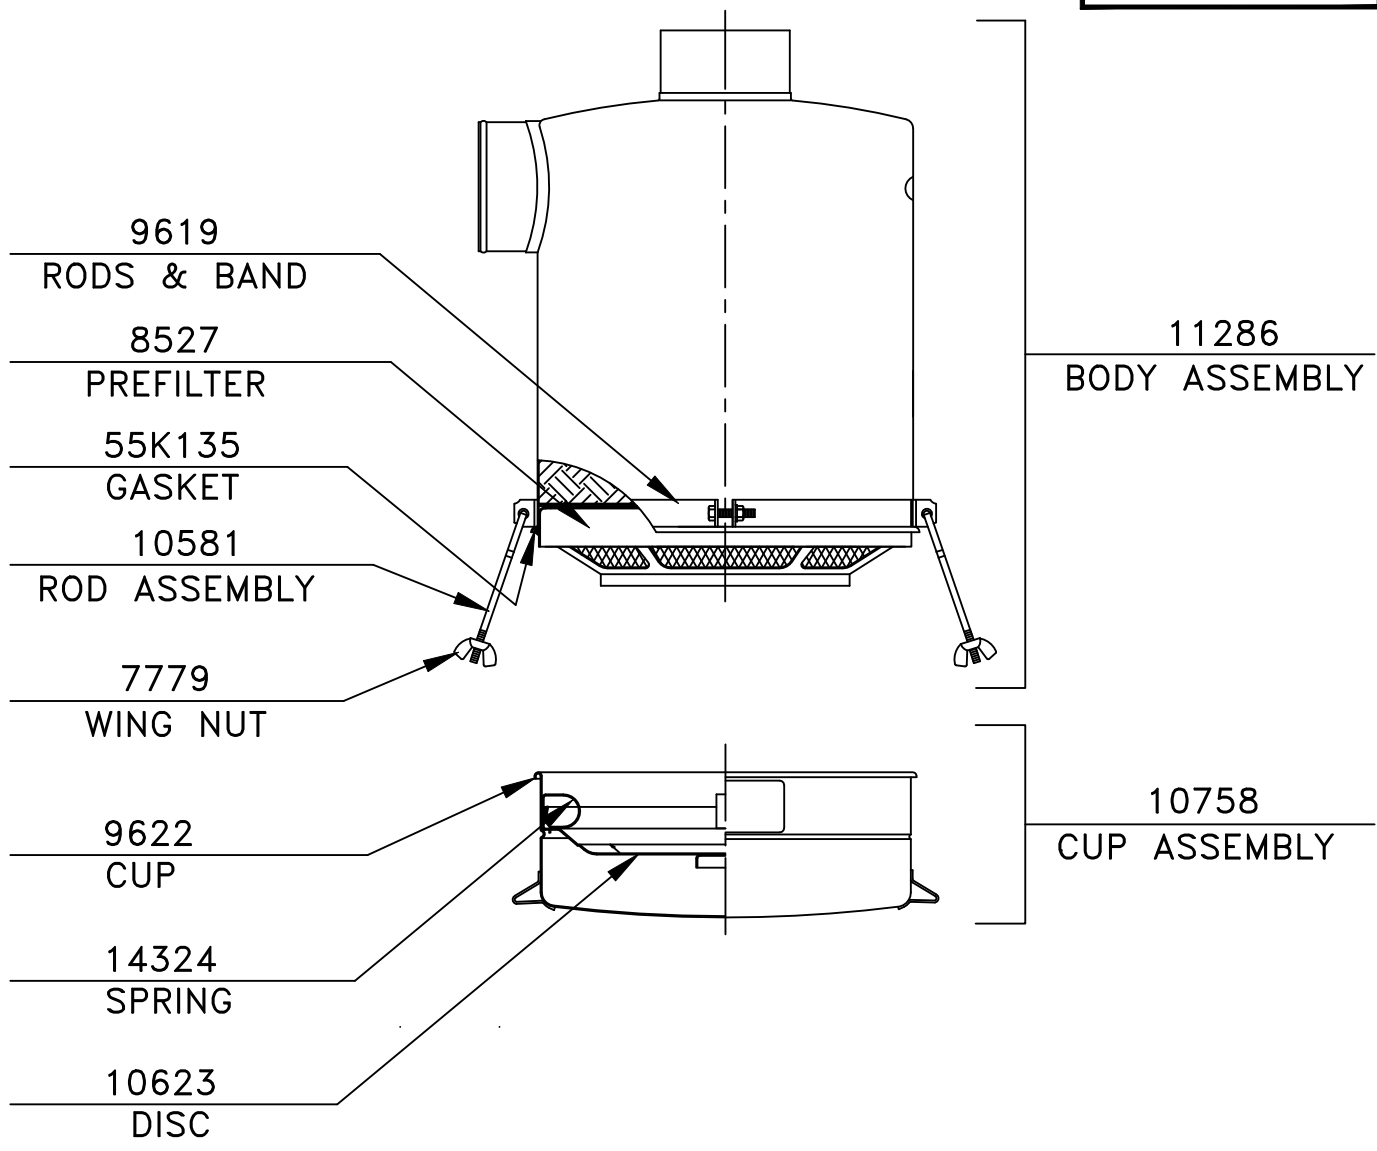

# SERVICE PARTS LIST VORTEX AIR CLEANER

MODEL NO. <b>G135AC2</b>
REL: 2/02/68
REV:10/30/95

PART NO.	PART NAME	NO. REQ.
11286	BODY ASSEMBLY	1
9619	RODS & BAND	1
10581	ROD ASSEMBLY	2
7779	WING NUT	2
8527	PREFILTER	1
55K135	GASKET	1
10758	CUP ASSEMBLY	1
9622	CUP	1
10623	DISC	1
14324	SPRING	1