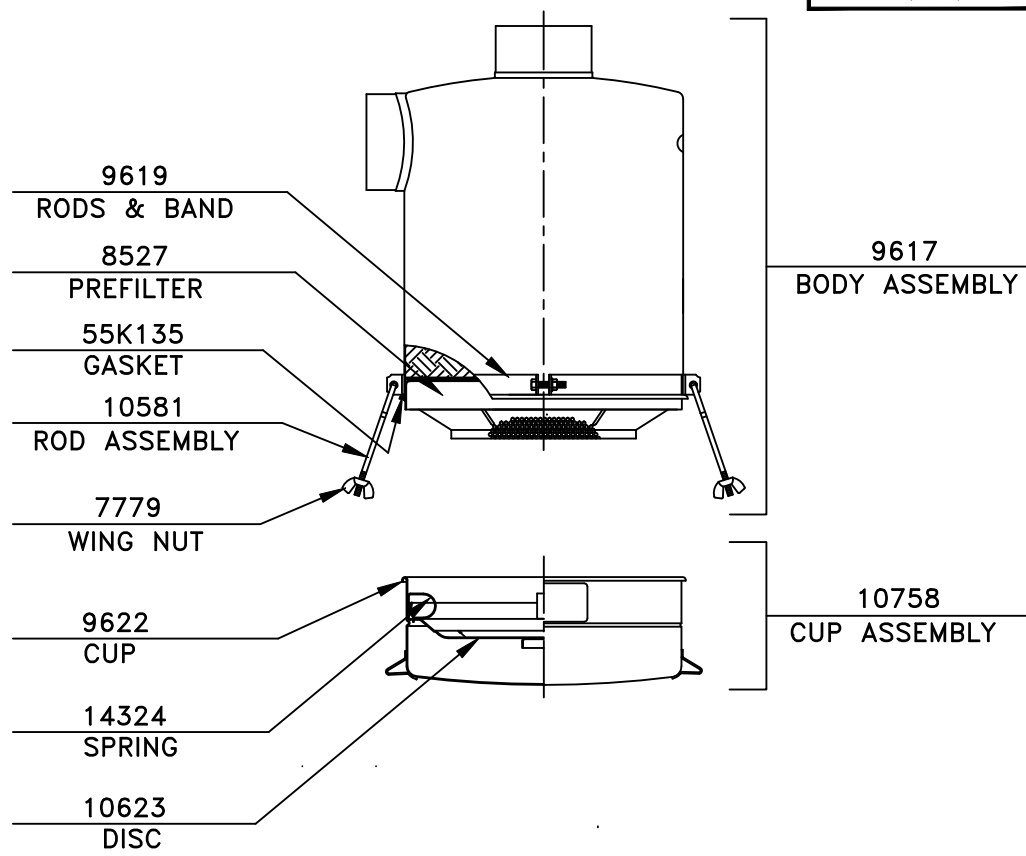

SERVICE PARTS LIST VORTEX AIR CLEANER

MODEL NO. G135
REL: 2/02/68
REV:10/30/95

PART NO.	PART NAME	NO. REQ.
9617	BODY ASSEMBLY	1
9619	RODS & BAND	1
10581	ROD ASSEMBLY	2
7779	WING NUT	2
8527	PREFILTER	1
55K135	GASKET	1
10758	CUP ASSEMBLY	1
9622	CUP	1
10623	DISC	1
14324	SPRING	1