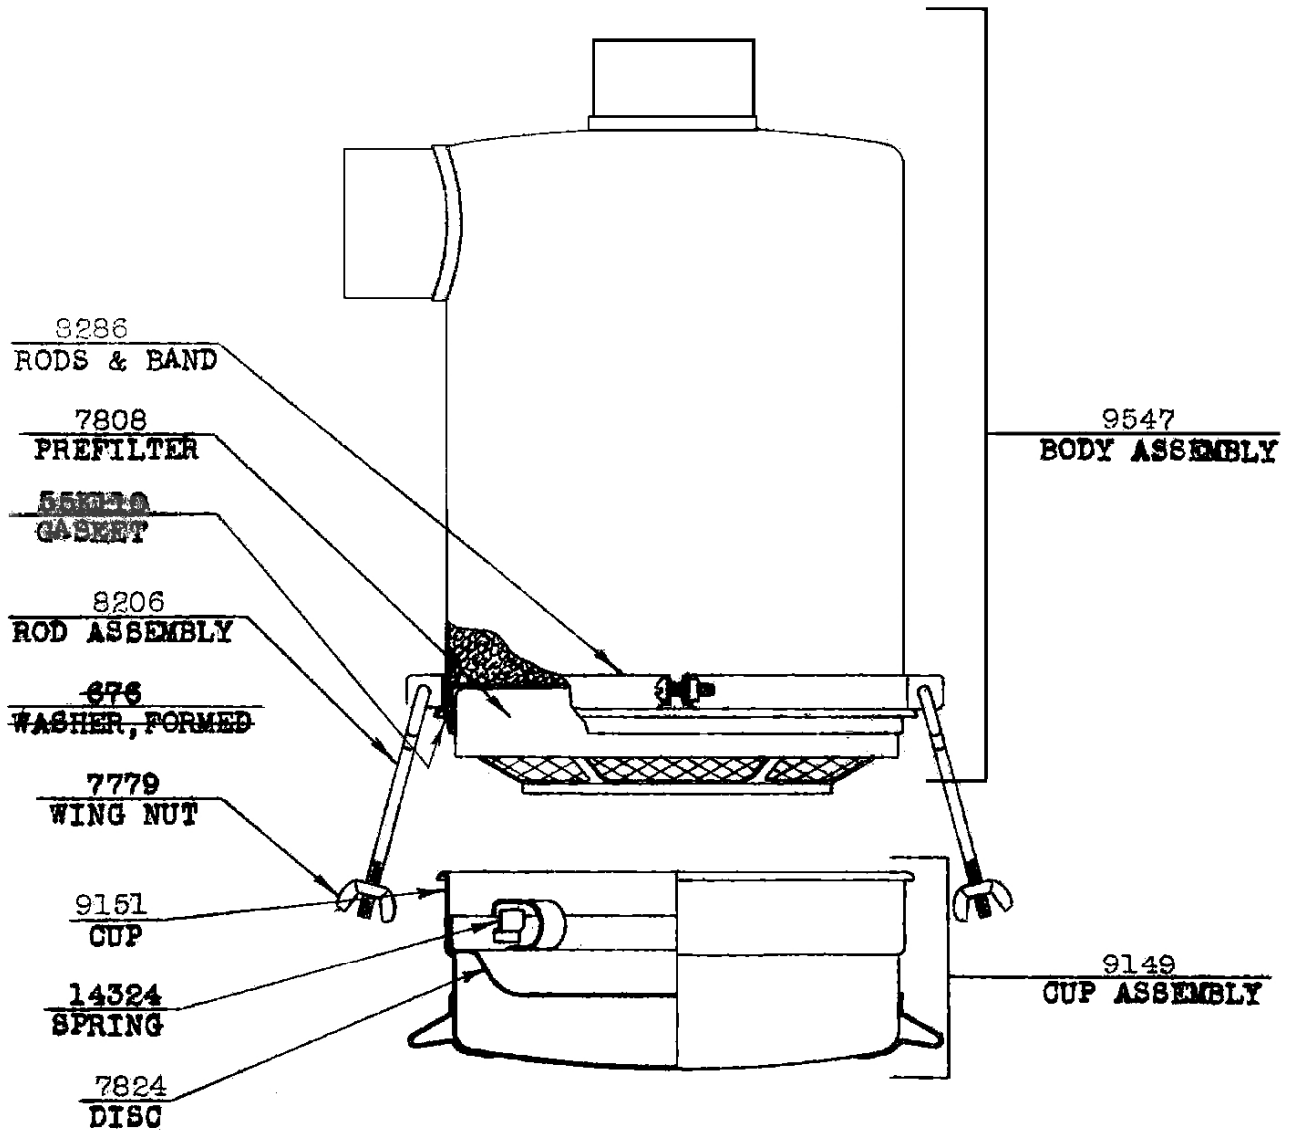

SERVICE PARTS LIST
VORTEX AIR CLEANER, MODEL G110

G110
1-27-71

REVISED

Part No.	Part Name	No. Required	
9547	BODY ASSEMBLY	1	
8286	RODS & BAND	1	
8206	ROD ASSEMBLY	2	
676	WASHER, FORMED	2	
7779	WING NUT	2	
7808	PREFILTER	1	
55K110	GASKET	1	
9149	CUP ASSEMBLY	1	
9151	CUP	1	
7824	DISC	1	
14324	SPRING	4	