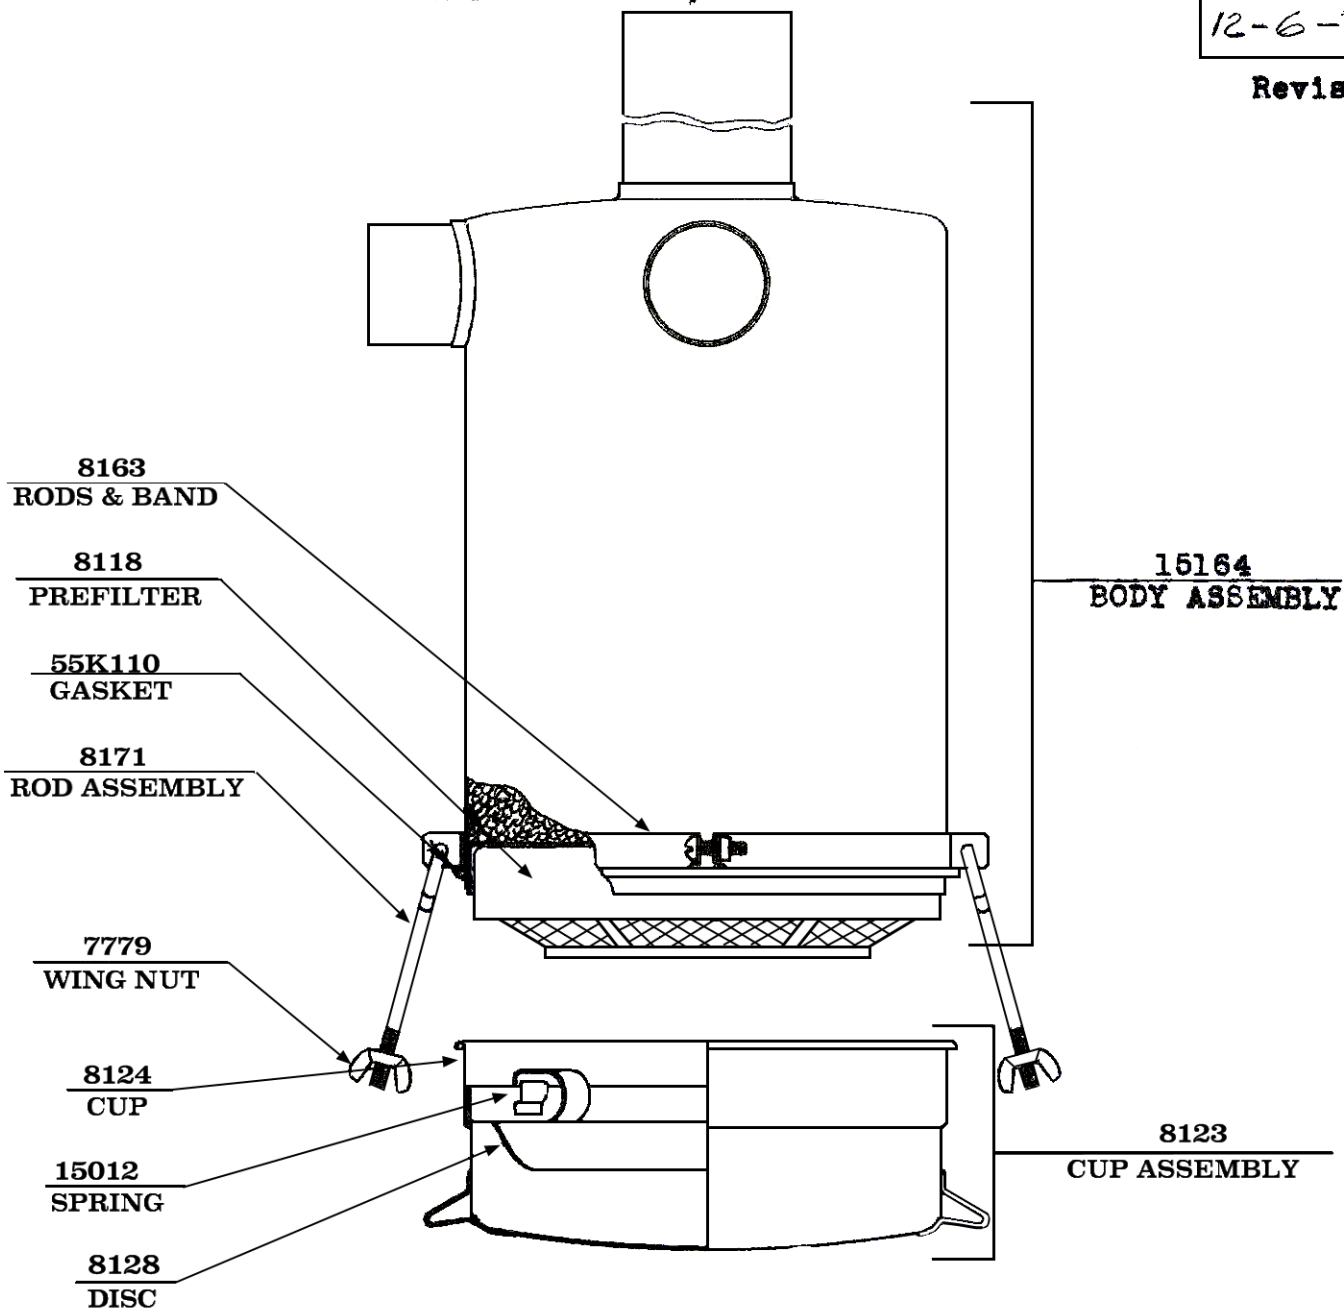

SERVICE PARTS LIST
VORTEX AIR CLEANER, MODEL G100BW

G100BW
12-6-73

Revised

Part No.	Part Name	No. Required	
15164	BODY ASSEMBLY	1	
8163	RODS & BAND	1	
8171	ROD ASSEMBLY	2	
676	WASHER, FORMED	2	
7779	WING NUT	2	
8118	PREFILTER	1	
55K110	GASKET	1	
8123	CUP ASSEMBLY	1	
8124	CUP	1	
8128	DISC	1	
15012	SPRING	4	