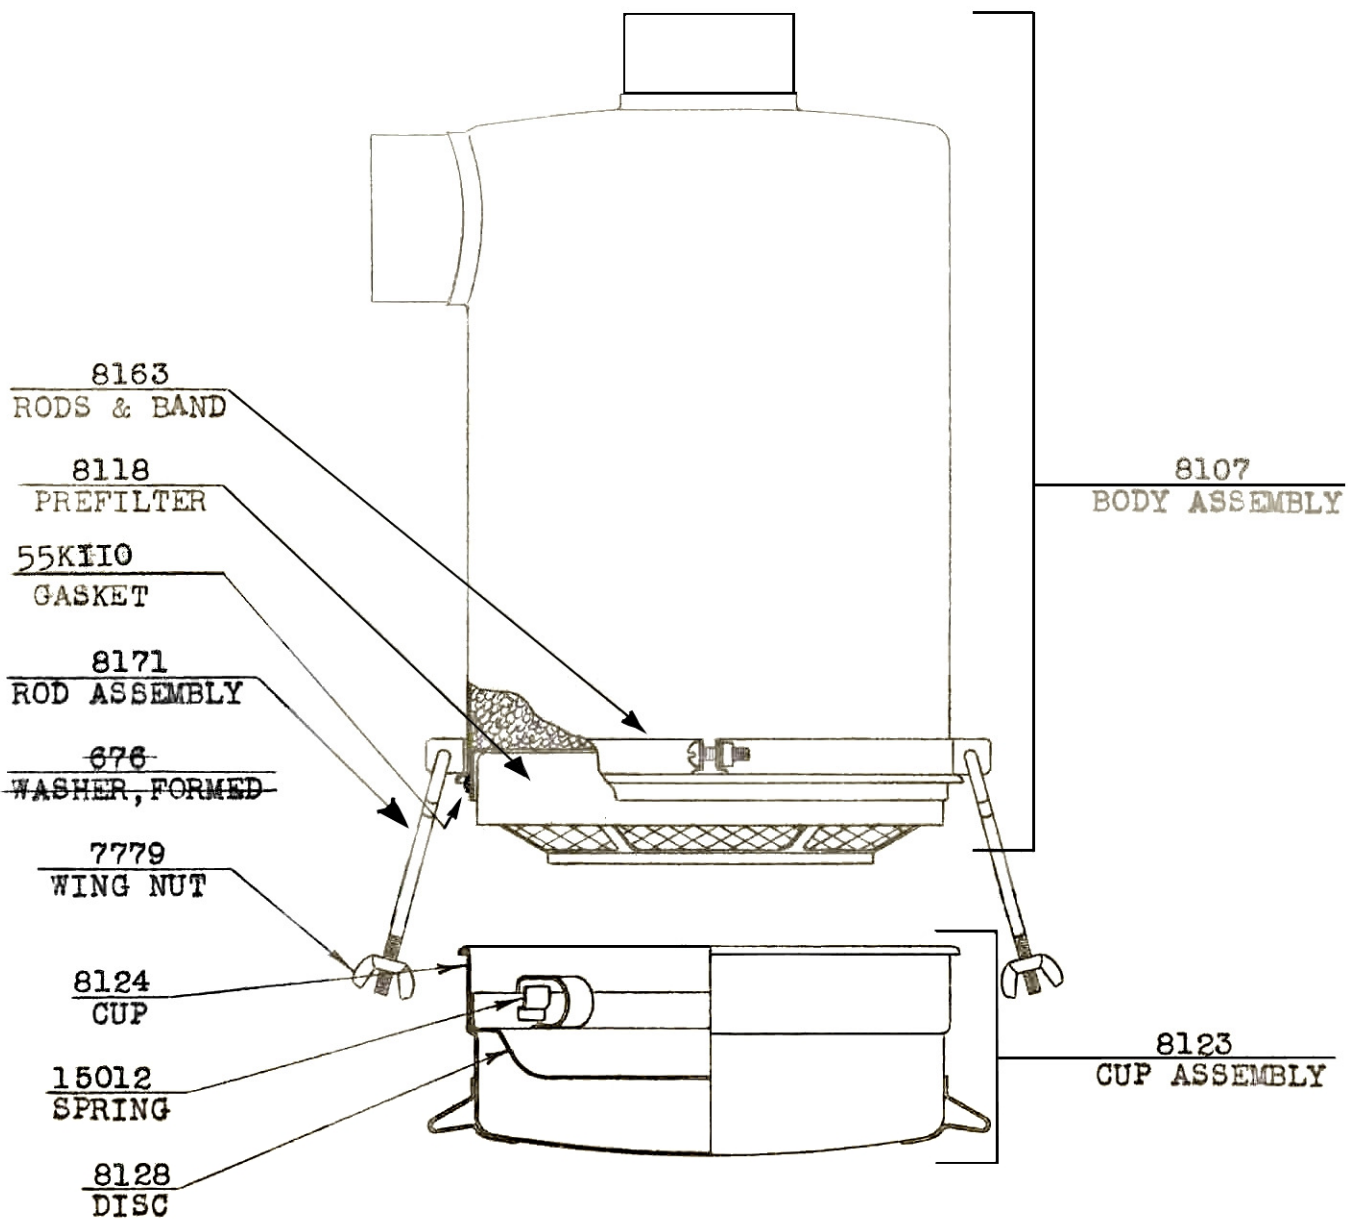

SERVICE PARTS LIST
VORTOX AIR CLEANER, MODEL G100

G100
12-6-73

Revised

Part No.	Description	No. Required	
8107	BODY ASSEMBLY	1	
8163	RODS & BAND	1	
8171	ROD ASSEMBLY	2	
676	WASHER, FORMED	2	
7779	WING NUT	2	
8118	PREFILTER	1	
55K110	GASKET	1	
8123	CUP ASSEMBLY	1	
8124	CUP	1	
8128	DISC	1	
15012	SPRING	4	