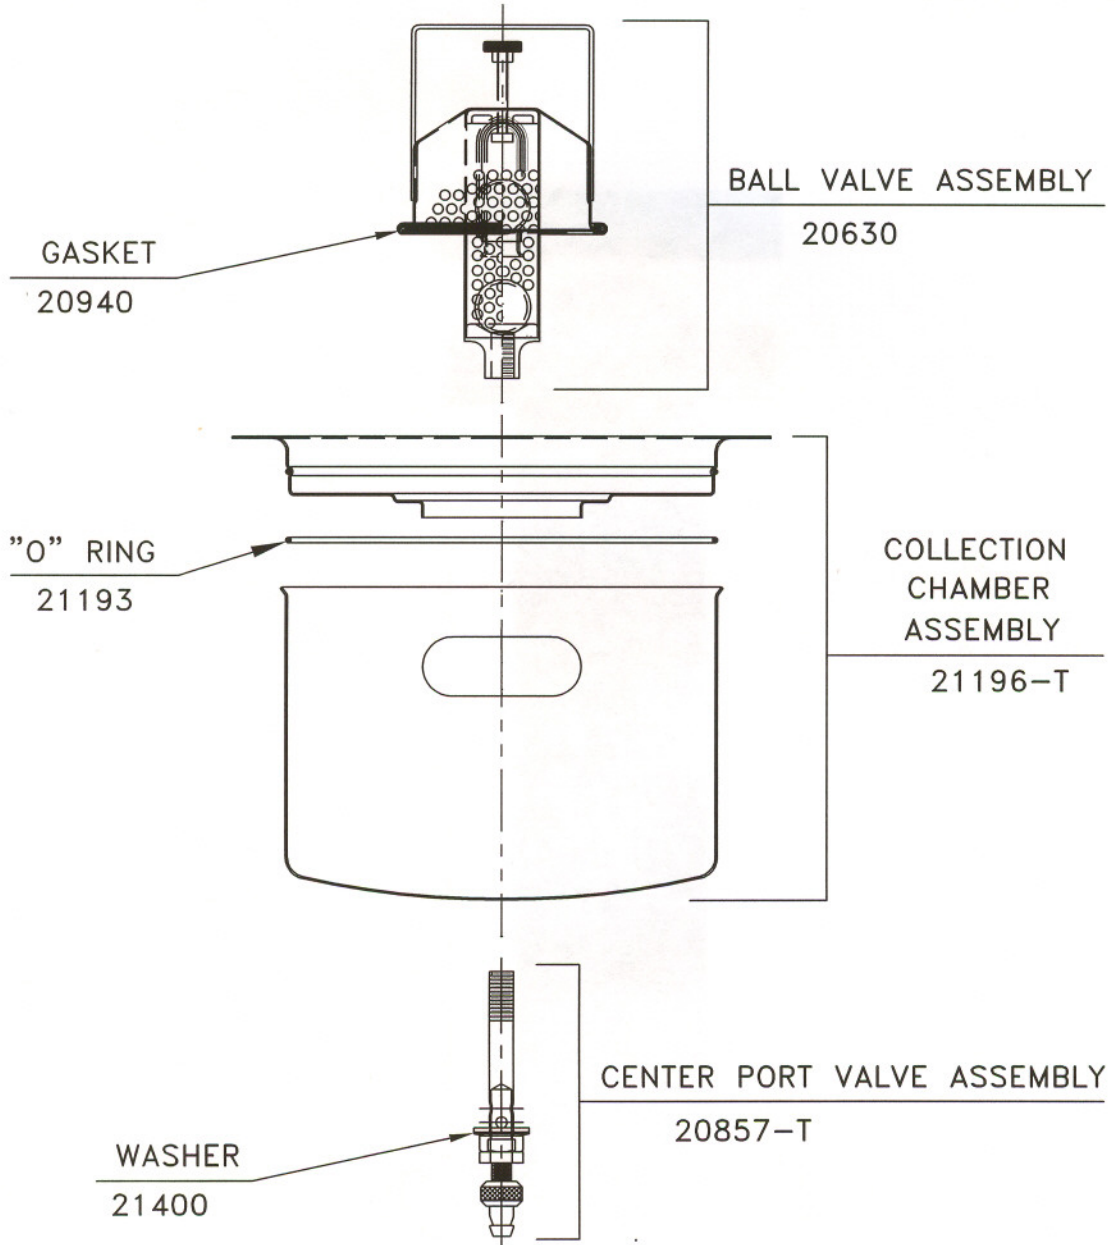

SERVICE PARTS LIST
 FLUID SAMPLER-TUBE DOWN

FST8A
 REL: 10/15/97

PART NO.	PART NAME	NO. REQ'D
20630	BALL VALVE ASSEMBLY	1
20940	GASKET	1
20857-T	CENTER PORT VALVE ASSEMBLY	1
21400	WASHER	1
21196-T	COLLECTION CHAMBER ASSEMBLY	1
21193	"O" RING	1