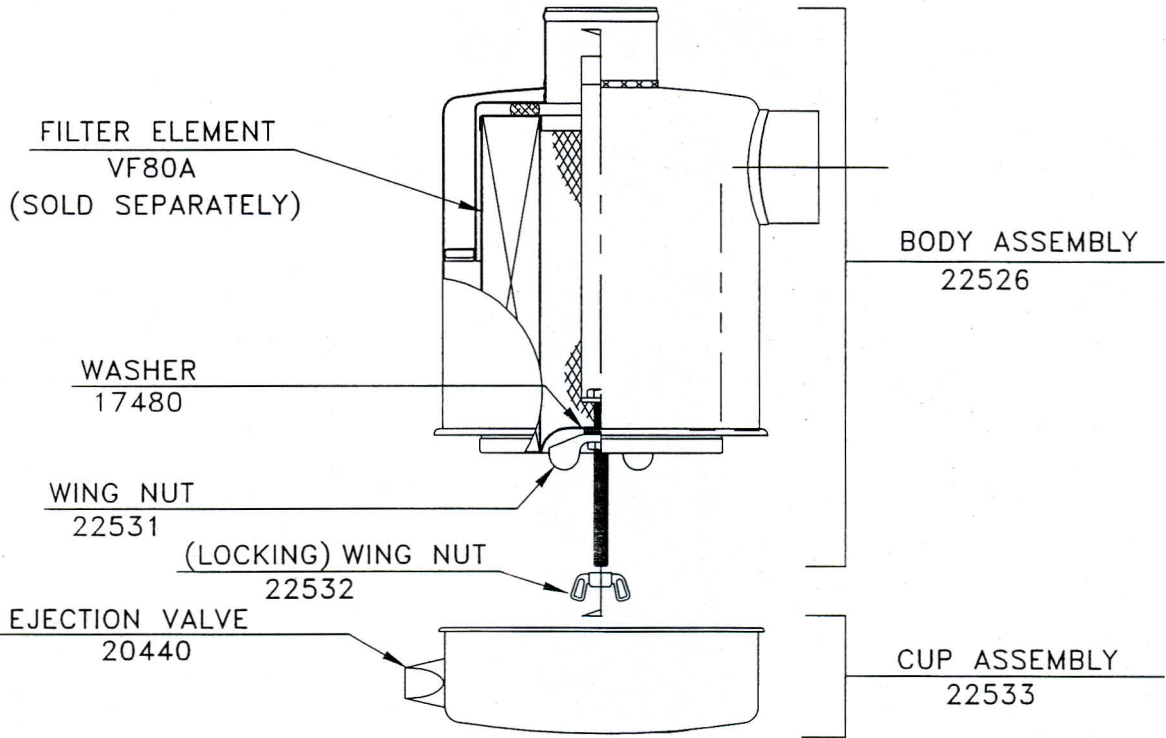

SERVICE PARTS LIST VORTEX AIR CLEANER

MODEL NO. AU80L4

REL:12/5/12

PART NO.	DESCRIPTION	NO. REQ.
22526	BODY ASSEMBLY	1
VF80A	FILTER ELEMENT	1
17480	WASHER	1
22531	WING NUT	1
22532	WING NUT NYLON INSERT	1
22533	CUP ASSEMBLY	1
20440	EJECTION VALVE	1