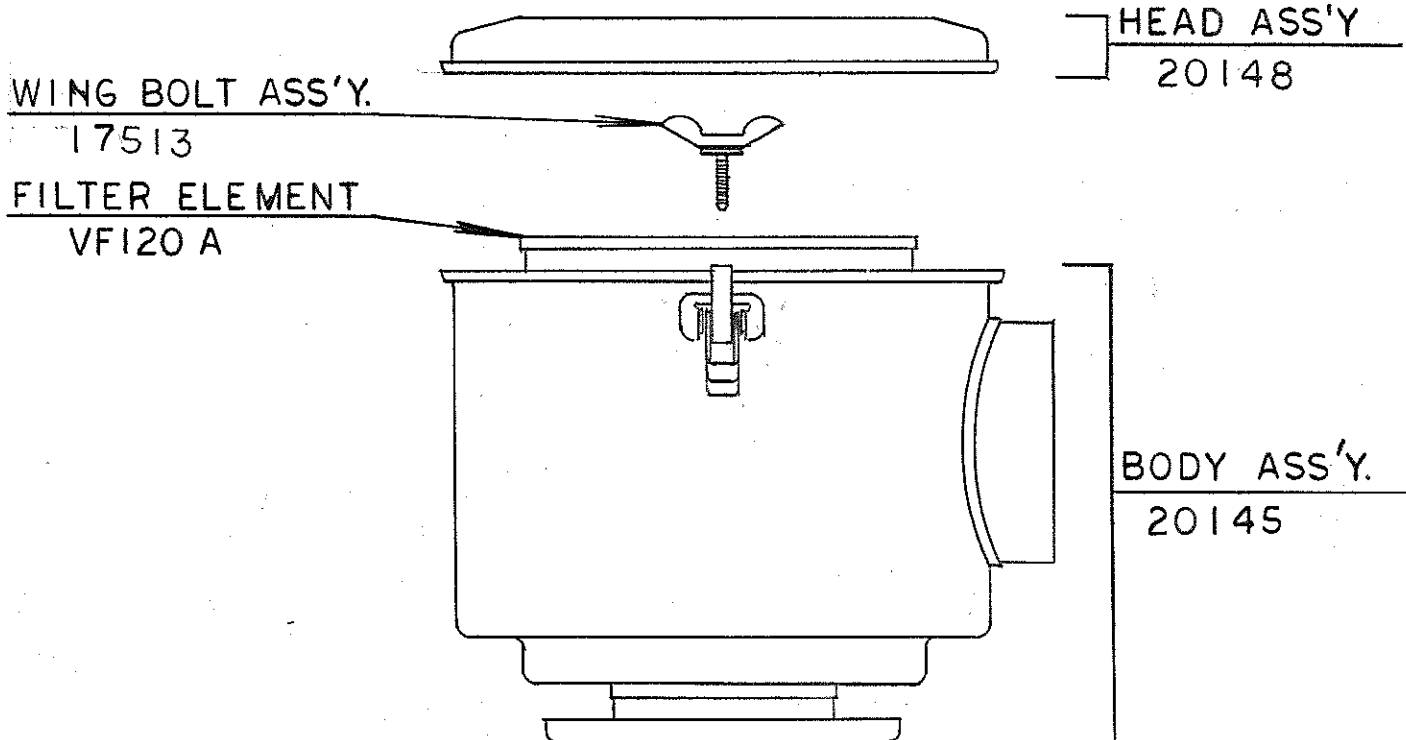

SERVICE PARTS LIST

MODEL NO.

APA120A

REV: 5-23-88

PART NO.	PART NAME	NO. REQ'D.
20148	HEAD ASSEMBLY	1
17513	WING BOLT ASSEMBLY	1
VF120A	FILTER ELEMENT	1
20145	BODY ASSEMBLY	1
		1

VORTOX COMPANY
CLAREMONT, CALIFORNIA