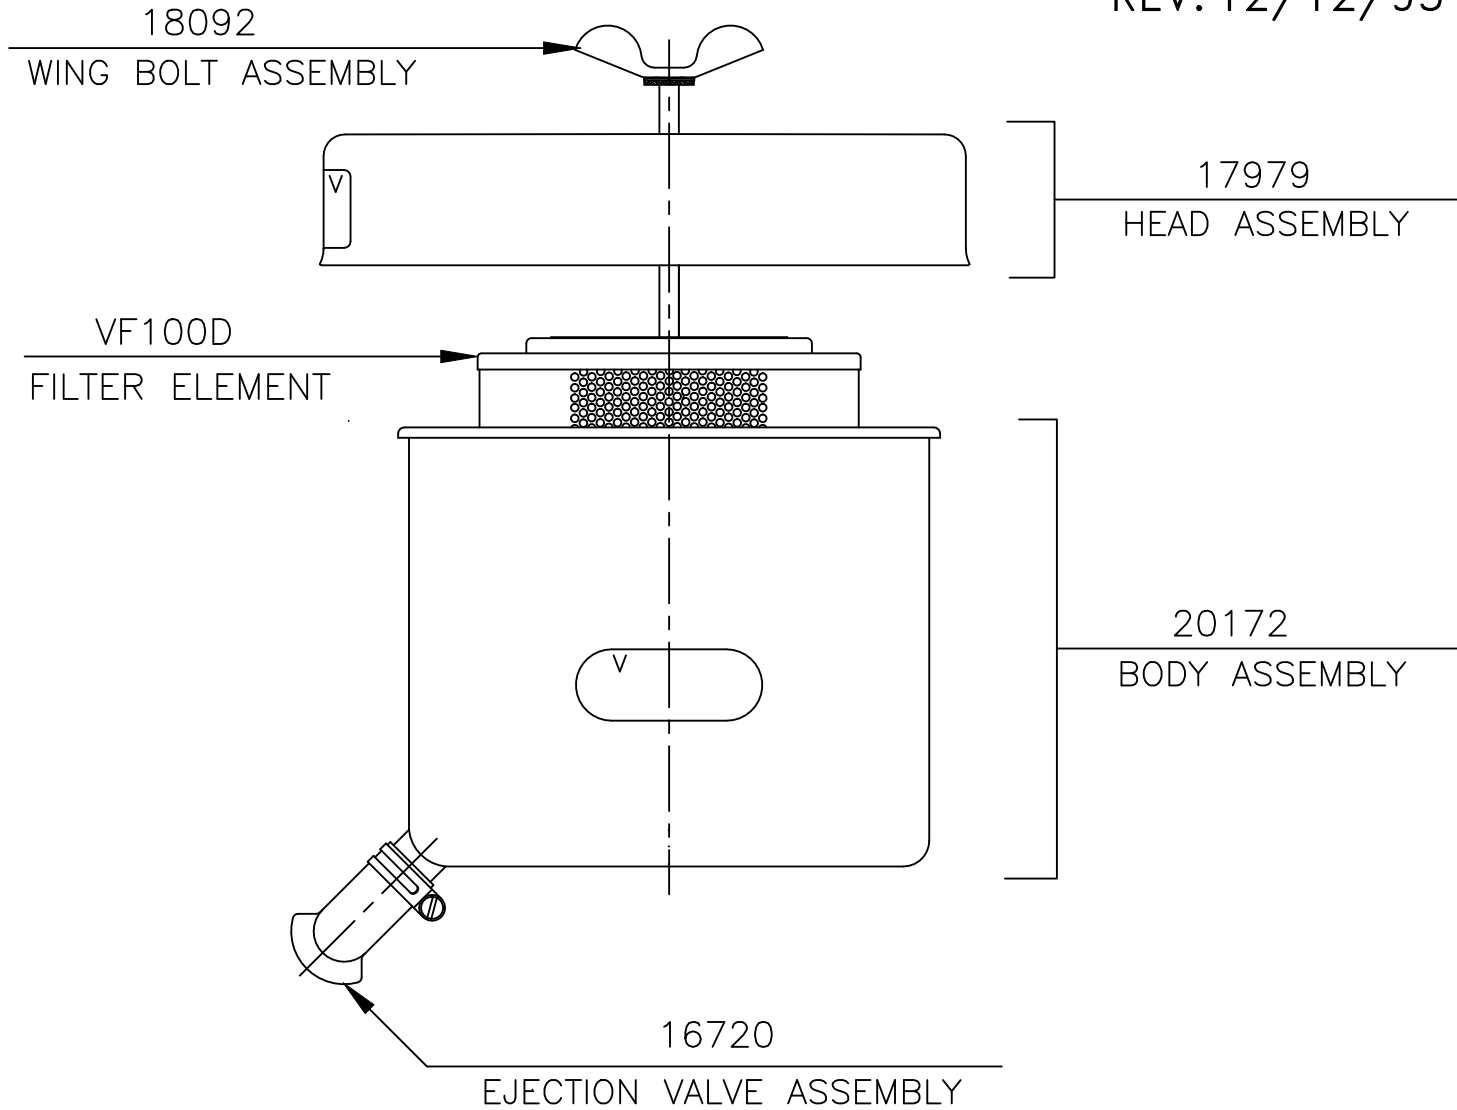

SERVICE PARTS LIST

VORTEX AIR CLEANER

MODEL NO.
AP100E4

REV: 12/12/95

PART NO.	PART NAME	NO. REQ'D
18092	WING BOLT ASSEMBLY	1
17979	HEAD ASSEMBLY	1
20172	BODY ASSEMBLY (Includes #16720 Valve Assembly)	1
16720	EJECTION VALVE ASSEMBLY	1
VF100D	FILTER ELEMENT	1