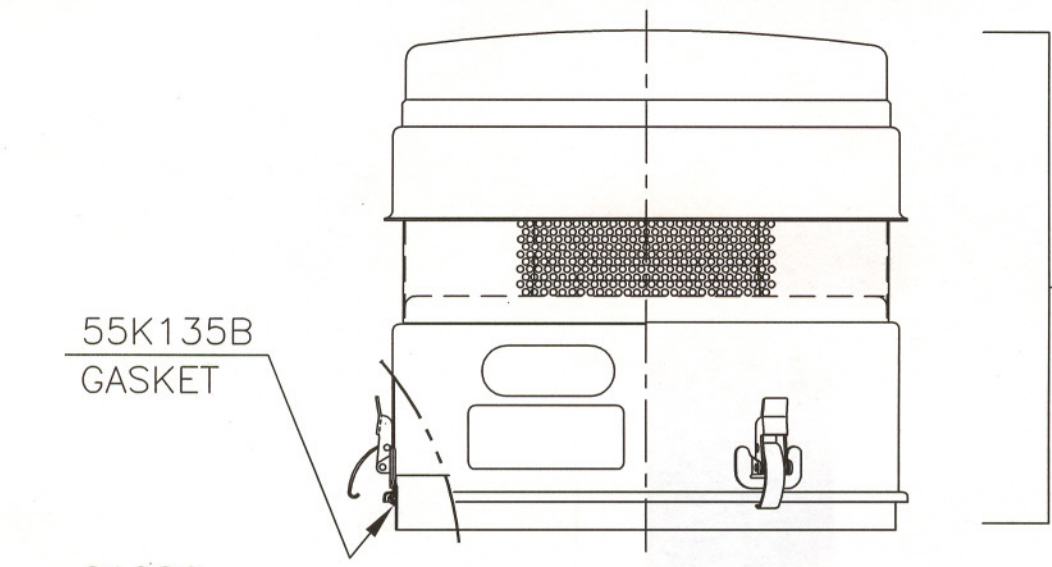

# SERVICE PARTS LIST VORTEX AIR CLEANER

MODEL NO.
SSB-AN135AG
REL: 09/19/07
REV:

SSB-22224  
**HEAD ASSEMBLY**  
(With 55K135B)

22222  
**BODY ASSEMBLY**  
(No Elements)

PART NO.	PART NAME	NO. REQ'D
SSB-22224	HEAD ASSEMBLY (With 55K135B)	1
55K135B	GASKET	1
22222	BODY ASSEMBLY (No Elements)	1
VF120W	FILTER ELEMENT (PAPER)	1
21286	INNER ELEMENT (FOAM)	1