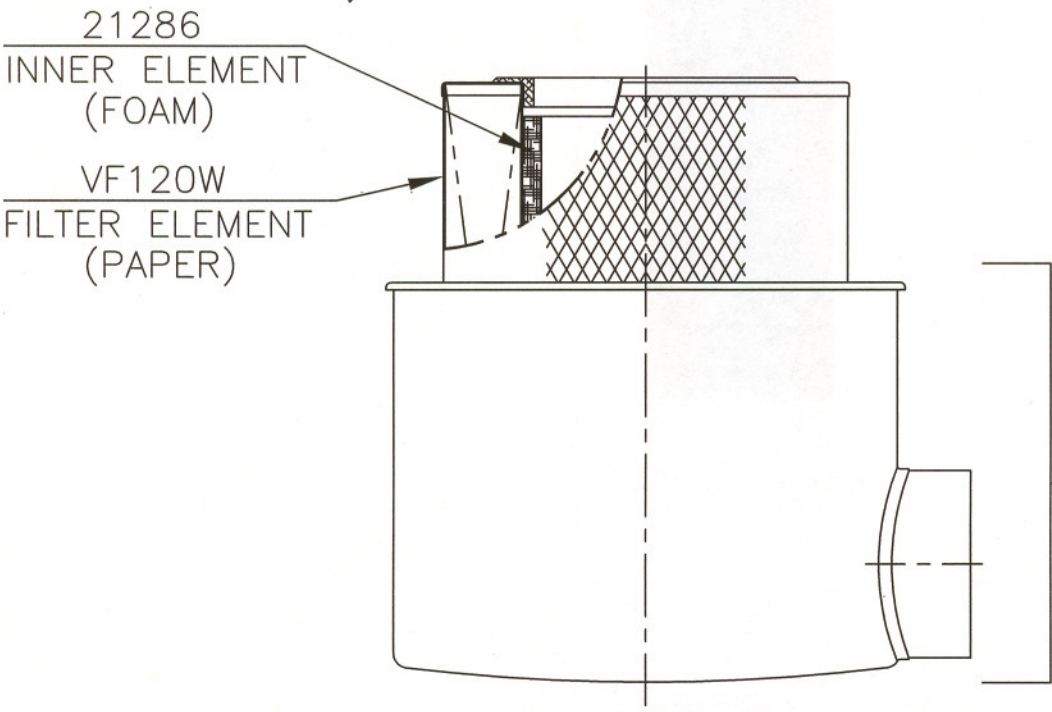

# SERVICE PARTS LIST VORTEX AIR CLEANER

MODEL NO.
SSB-AN135AG
REL: 09/19/07
REV:

SSB-22224  
**HEAD ASSEMBLY**  
(With 55K135B)

22222  
**BODY ASSEMBLY**  
(No Elements)

PART NO.	PART NAME	NO. REQ'D
SSB-22224	HEAD ASSEMBLY (With 55K135B)	1
55K135B	GASKET	1
22222	BODY ASSEMBLY (No Elements)	1
VF120W	FILTER ELEMENT (PAPER)	1
21286	INNER ELEMENT (FOAM)	1