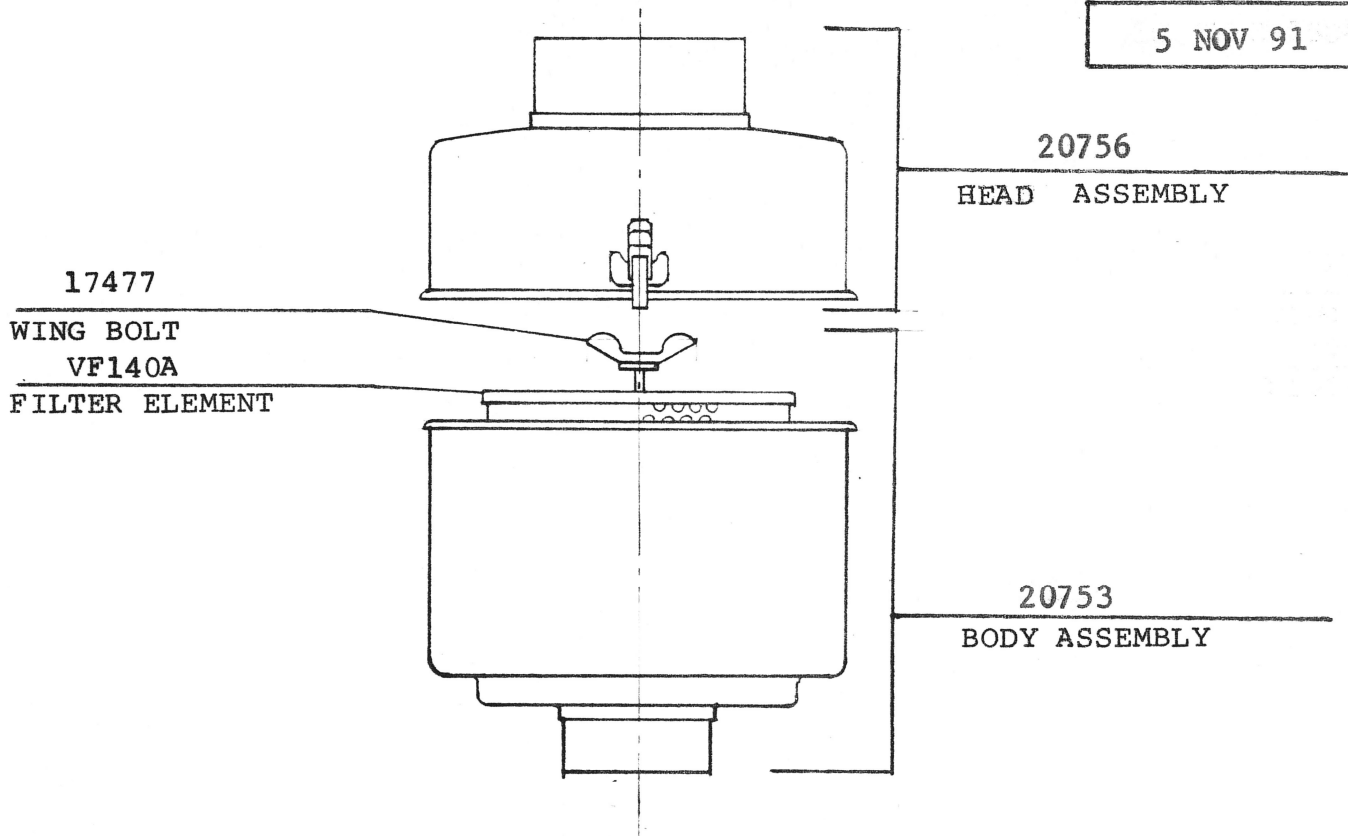

SERVICE PARTS LIST
VORTEX AIR CLEANER MODEL AN140S

MODEL	NO.
AN140S	
5 NOV 91	

PART NO.	PART NAME	NO. REQ'D
20756	HEAD ASSEMBLY	1
20753	BODY ASSEMBLY	1
17477	WING BOLT ASSEMBLY	1
VF140A	FILTER ELEMENT	1
17480	WASHER (part of Wing Bolt Ass'y.)	1
20753A	BODY ASSEMBLY less Wing Bolt, Washer and Filter Element	