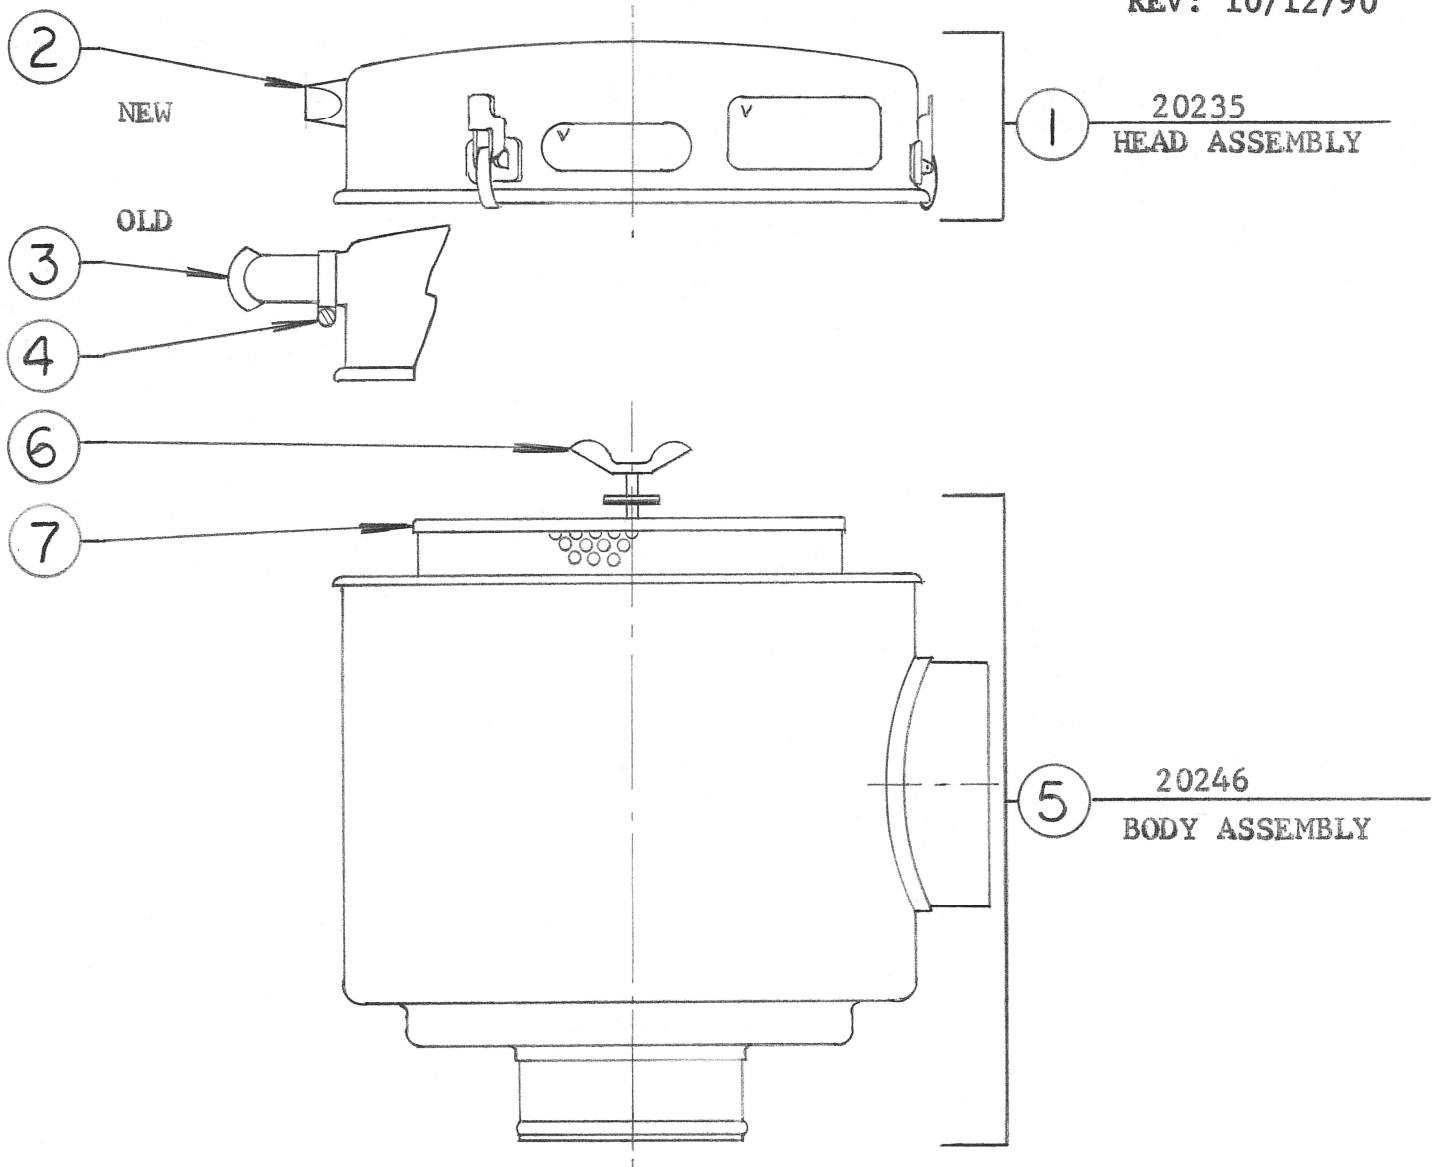

**SERVICE PARTS LIST  
VORTOX AIR CLEANER MODEL AN140M**

MODEL NO.
<b>AN 140 M</b>

REV: 10/12/90

	PART NO.	PART NAME	NO. REQ'D.
①	20235	HEAD ASSEMBLY	1
②	20440	EJECTION VALVE (NEW)	1
③	16720	EJECTION VALVE ASSEMBLY (OLD)	1
④		EJECTION VALVE 16069 HOSE CLAMP 24K100	
⑤	20246	BODY ASSEMBLY (No Element)	1
⑥	17477	WING BOLT ASSEMBLY (Includes 17480 Washer)	1
⑦	VF140A	FILTER ELEMENT	1