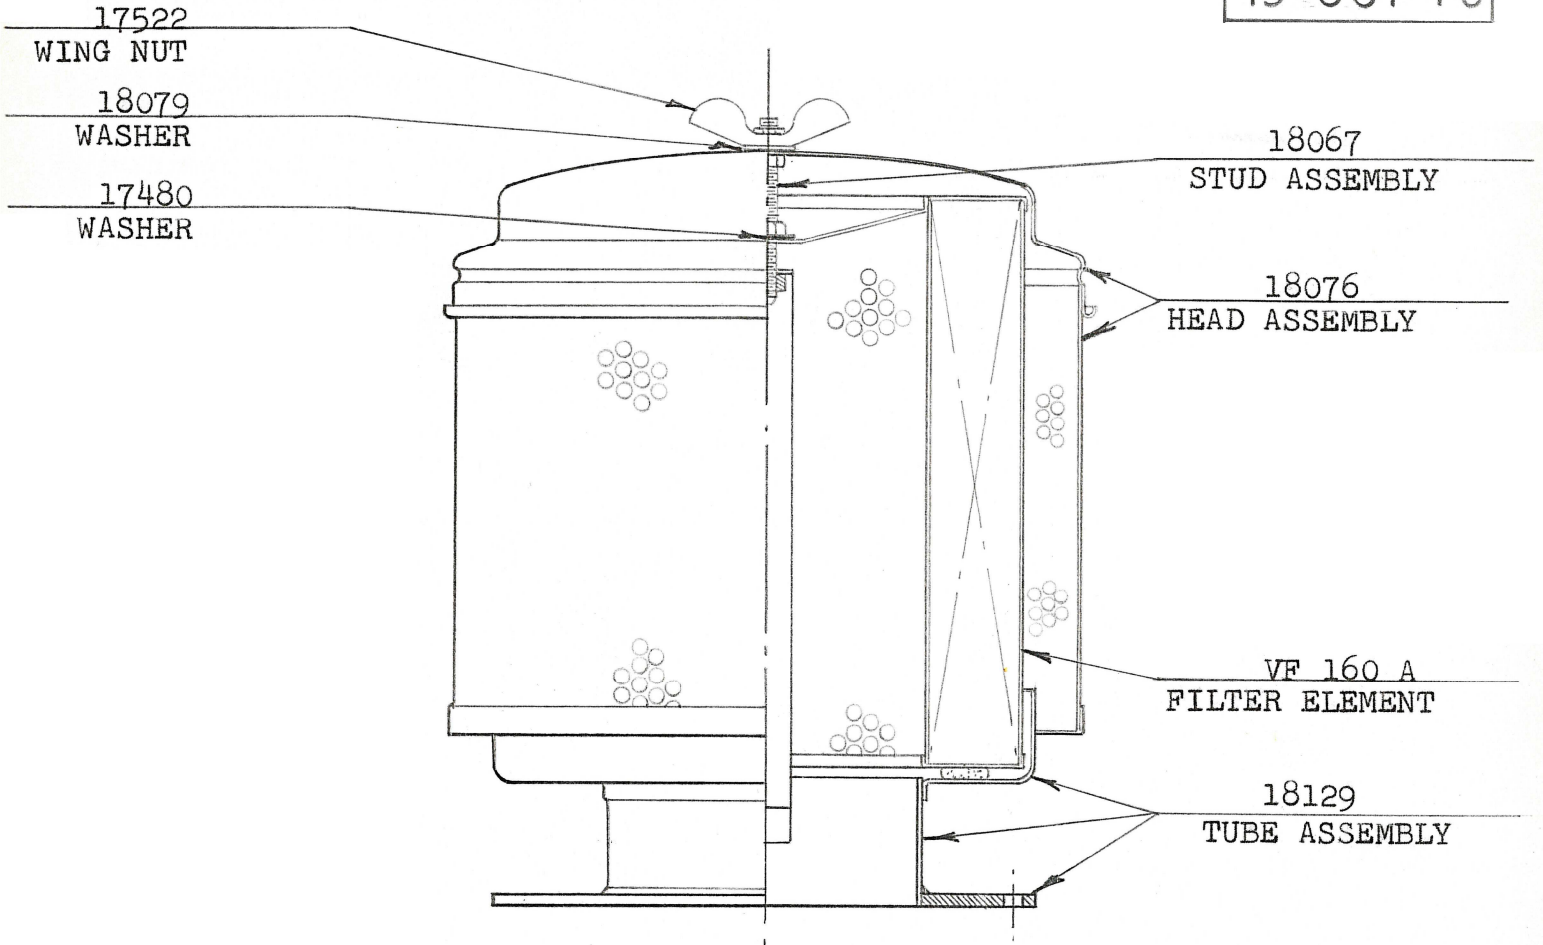

**SERVICE PARTS LIST  
VORTOX AIR CLEANER MODEL AN140H**

MODEL NO. <b>AN140H</b>
<b>19 OCT 78</b>

PART NO.	PART NAME	NO. REQ'D.
17522	WING NUT	1
18079	WASHER	1
18076	HEAD ASSEMBLY	1
17480	WASHER	1
18076	HEAD ASSEMBLY	1
VF 160 A	FILTER ELEMENT	1
18129	TUBE ASSEMBLY	1