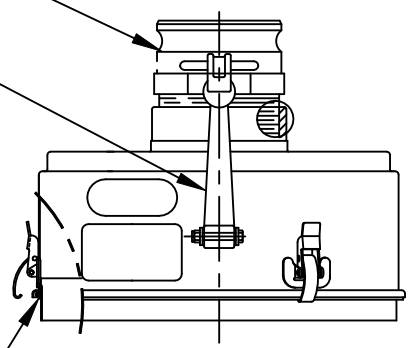

SERVICE PARTS LIST

VORTEX AIR CLEANER

MODEL NO.
AN135AE
REL: 04/25/05

22200
CAP ASSEMBLY

21323
4" NPT CAMLOCK

21335
FLEXIBLE LATCH

55K135B
GASKET

21286
INNER ELEMENT
(FOAM)

VF120W
FILTER ELEMENT
(PAPER)

21317
HEAD ASSEMBLY
(WITH FLEX. LATCHES,
NO CAMLOCK)

21300
BODY ASSEMBLY
(Filter Element)
(Not Included)

PART NO.	PART NAME	NO. REQ'D
22200	CAP ASSEMBLY	1
21317	HEAD ASSEMBLY (W/FLEX. LATCHES, <u>NO</u> CAMLOCK)	1
55K135B	GASKET	1
21300	BODY ASSEMBLY (Filter Element Not Included)	1
VF120W	FILTER ELEMENT (PAPER)	1
21286	INNER ELEMENT (FOAM)	1