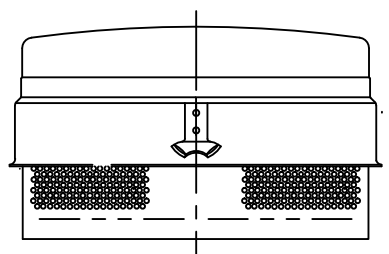

SERVICE PARTS LIST

VORTEX AIR CLEANER

MODEL NO.
AN135AE
REL: 04/25/05

22200
CAP ASSEMBLY

21323
4" NPT CAMLOCK

21335
FLEXIBLE LATCH

55K135B
GASKET

21286
INNER ELEMENT
(FOAM)

VF120W
FILTER ELEMENT
(PAPER)

21317
HEAD ASSEMBLY
(WITH FLEX. LATCHES,
NO CAMLOCK)

21300
BODY ASSEMBLY
(Filter Element)
(Not Included)

PART NO.	PART NAME	NO. REQ'D
22200	CAP ASSEMBLY	1
21317	HEAD ASSEMBLY (W/FLEX. LATCHES, <u>NO</u> CAMLOCK)	1
55K135B	GASKET	1
21300	BODY ASSEMBLY (Filter Element Not Included)	1
VF120W	FILTER ELEMENT (PAPER)	1
21286	INNER ELEMENT (FOAM)	1