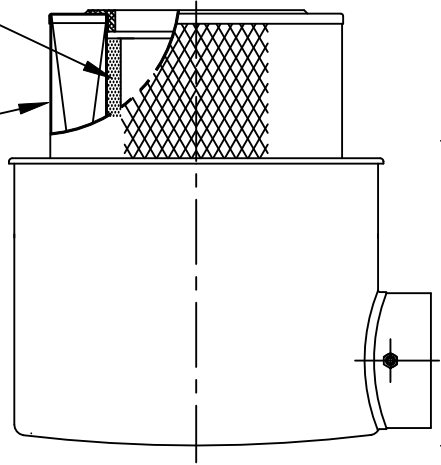

SERVICE PARTS LIST

VORTEX AIR CLEANER

MODEL NO.
AN135AE
REL: 04/25/05

22200
CAP ASSEMBLY

21323
4" NPT CAMLOCK

21335
FLEXIBLE LATCH

55K135B
GASKET

21286
INNER ELEMENT
(FOAM)

VF120W
FILTER ELEMENT
(PAPER)

21317
HEAD ASSEMBLY
(WITH FLEX. LATCHES,
NO CAMLOCK)

21300
BODY ASSEMBLY
(Filter Element)
(Not Included)

PART NO.	PART NAME	NO. REQ'D
22200	CAP ASSEMBLY	1
21317	HEAD ASSEMBLY (W/FLEX. LATCHES, <u>NO</u> CAMLOCK)	1
55K135B	GASKET	1
21300	BODY ASSEMBLY (Filter Element Not Included)	1
VF120W	FILTER ELEMENT (PAPER)	1
21286	INNER ELEMENT (FOAM)	1