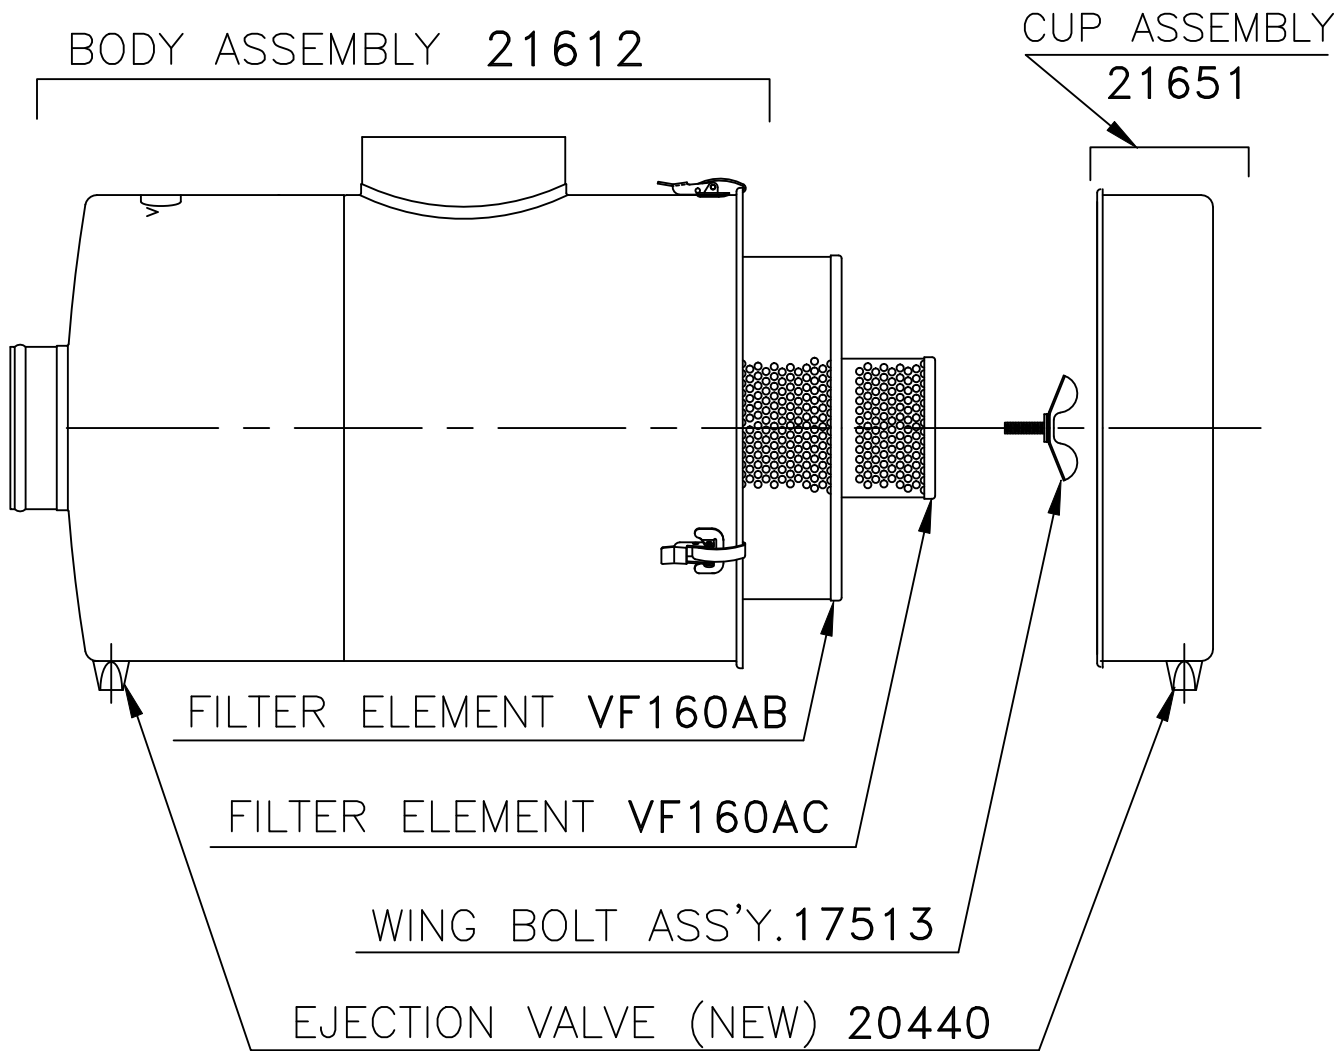

# SERVICE PARTS LIST

MODEL NO.
ADF160A4
REV:14 MAY 02

PART NO.	PART NAME	NO. REQ.
21651	CUP ASSEMBLY	1
17513	WING BOLT ASSEMBLY (With Washer)	1
VF160AB	FILTER ELEMENT	1
VF160AC	FILTER ELEMENT	1
21612	BODY ASSEMBLY (No Element)	1
20440	EJECTION VALVE (NEW)	2