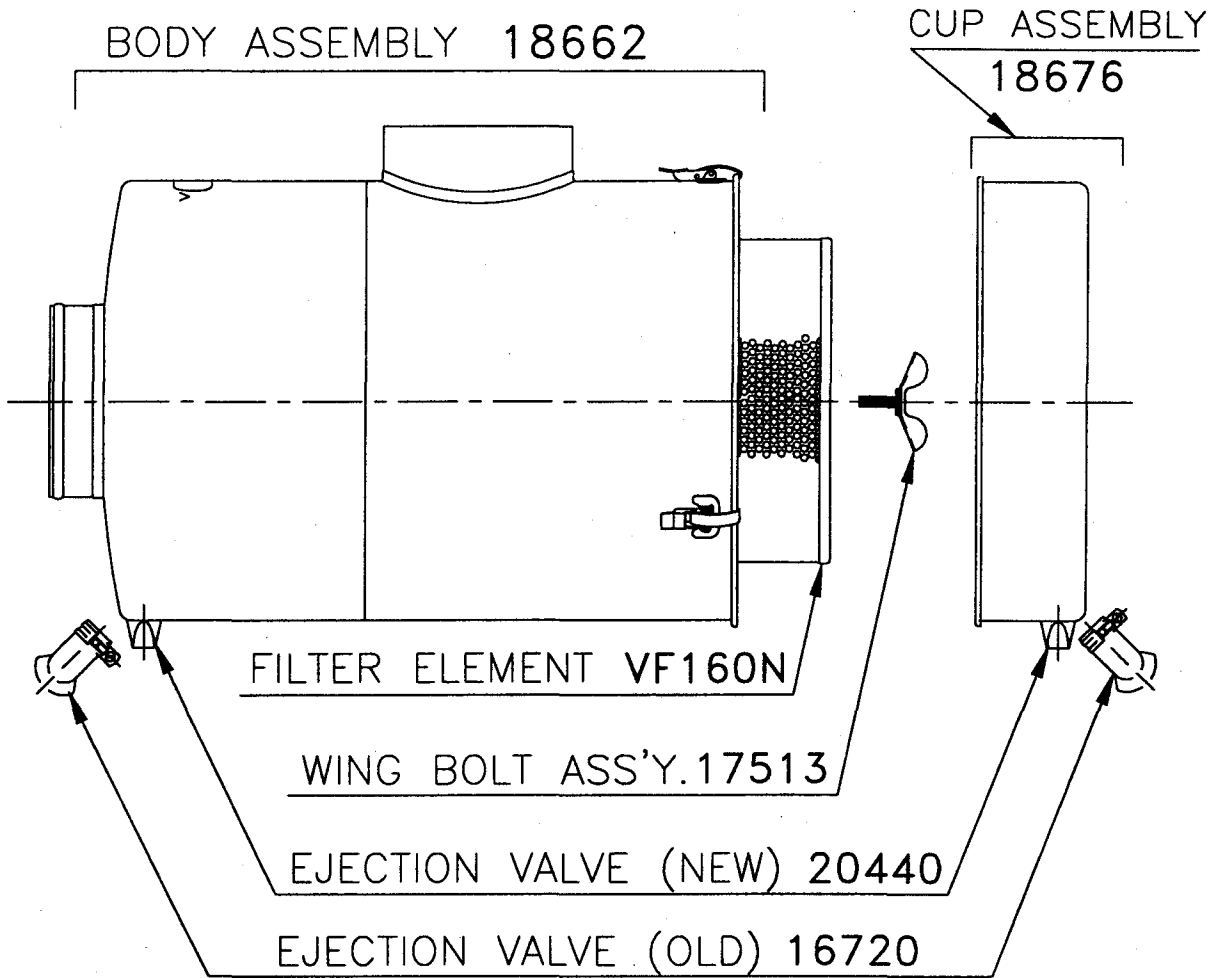

# SERVICE PARTS LIST

MODEL NO.
AD160X4
REV:21 FEB 97

PART NO.	PART NAME	NO. REQ.
18676	CUP ASSEMBLY	1
17513	WING BOLT ASSEMBLY (With Washer)	1
VF160N	FILTER ELEMENT	1
18662	BODY ASSEMBLY (No Element)	1
20440	EJECTION VALVE (NEW)	2
16720	EJECTION VALVE ASSEMBLY (OLD)	2
	EJECTION VALVE #16069 HOSE CLAMP #24K100	1 EACH