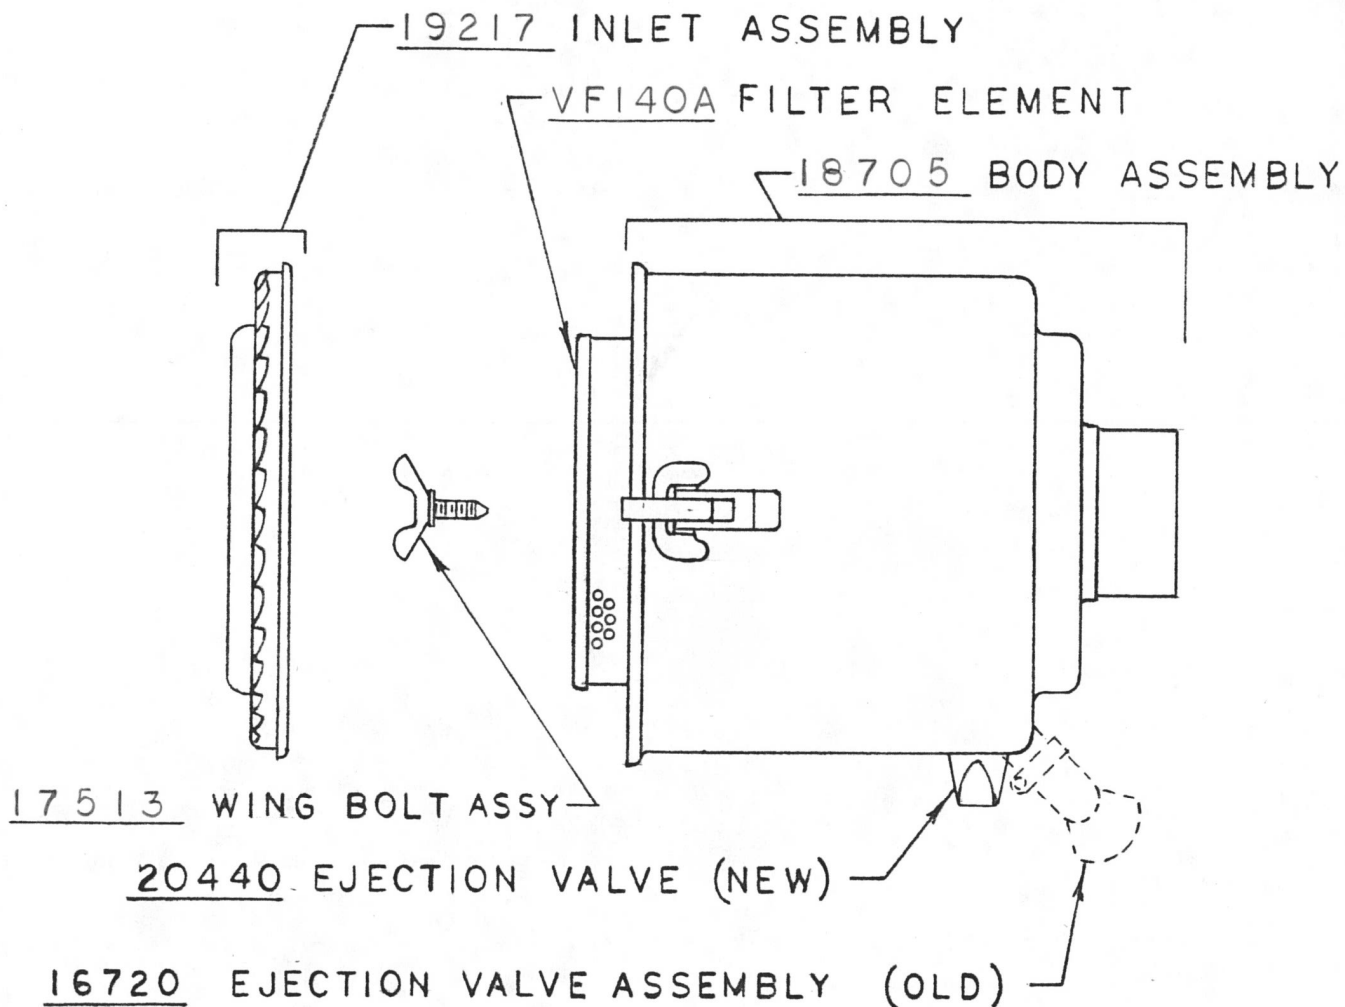

SERVICE PARTS LIST  
CENTRIFAIR DRY AIR CLEANER  
VORTEX MODEL AD140T4

MODEL NO.
AD140T4
REV. 4-17-90

PART NO.	PART NAME	NO. REQ.
119217	INLET ASSEMBLY	1
17513	WING BOLT ASSY (WITH WASHER)	1
VF140A	FILTER ELEMENT	1
18705	BODY ASSEMBLY (NO ELEMENT)	1
20440	EJECTION VALVE (NEW)	1
16720	EJECTION VALVE ASSEMBLY (OLD)	1
	EJECTION VALVE 16069 HOSE CLAMP 24K100	1 EA.