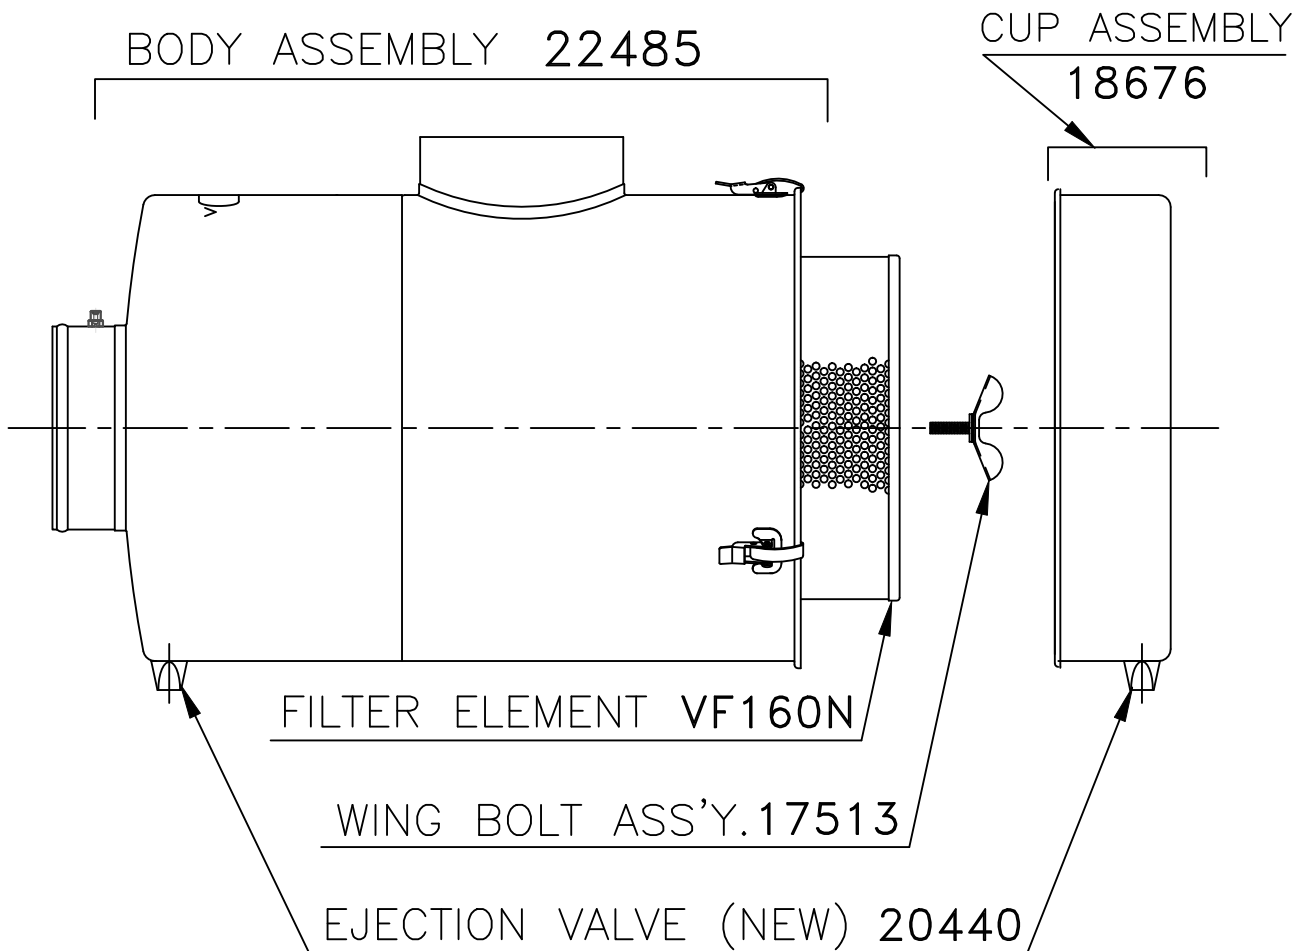

# SERVICE PARTS LIST

MODEL NO.
<b>AD160AD4</b>
REV:17 AUG 11

PART NO.	PART NAME	NO. REQ.
18676	CUP ASSEMBLY	1
17513	WING BOLT ASSEMBLY (With Washer)	1
VF160N	FILTER ELEMENT	1
22485	BODY ASSEMBLY (No Element)	1
20440	EJECTION VALVE (NEW)	2