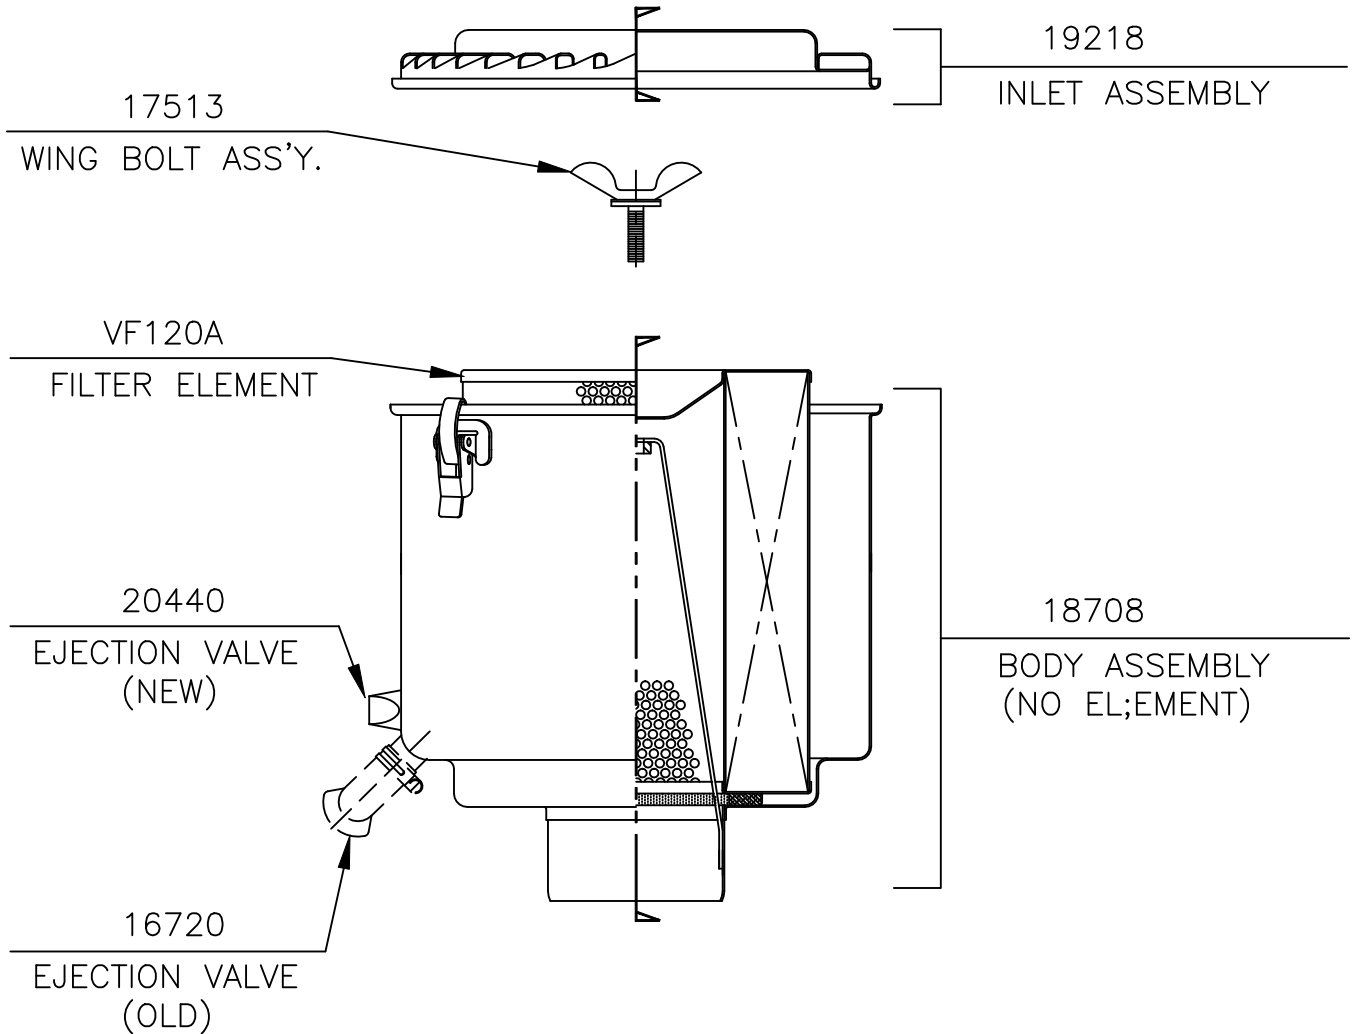

SERVICE PARTS LIST
 VORTOX AIR CLEANER AD120P4

MODEL NO.
AD120P4
 4/18/90
 REV:06/03/97

PART NO.	PART NAME	NO. REQ.
19218	INLET ASSEMBLY	1
17513	WING BOLT ASS'Y (with washer)	1
VF120A	FILTER ELEMENT	1
18708	BODY ASSEMBLY (NO EL;EMENT)	1
20440	EJECTION VALVE (NEW)	1
16720	EJECTION VALVE ASSEMBLY (old)	1
	EJECTION VALVE #16069 HOSE CLAMP #24K100	1 EA.