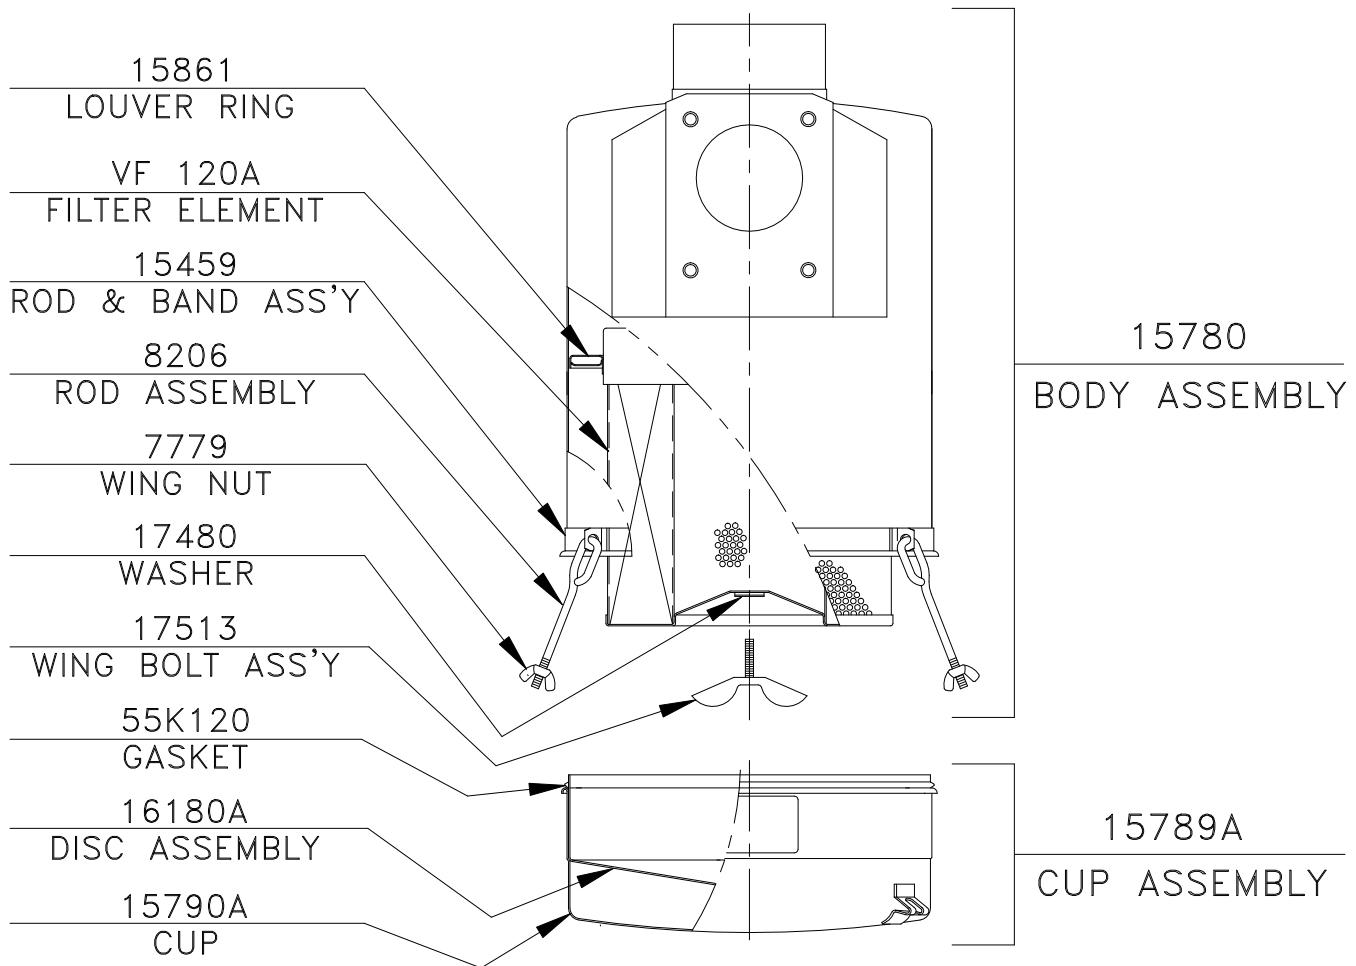

# SERVICE PARTS LIST VORTEX AIR CLEANER

MODEL NO.

ABA120A

REV: 11/15/93

PART NO.	PART NAME	NO. REQ'D
15780	BODY ASSEMBLY	1
VF 120A	FILTER ELEMENT	1
17480	WASHER	1
15861	LOUVER RING	1
17513	WING BOLT ASS'Y (with #17480)	1
15459	ROD & BAND ASS'Y	1
8206	ROD ASSEMBLY	3
7779	WING NUT	3
15789A	CUP ASSEMBLY	1
16180A	DISC ASSEMBLY	1
15790A	CUP	1
55K120	GASKET	1

ABA120A