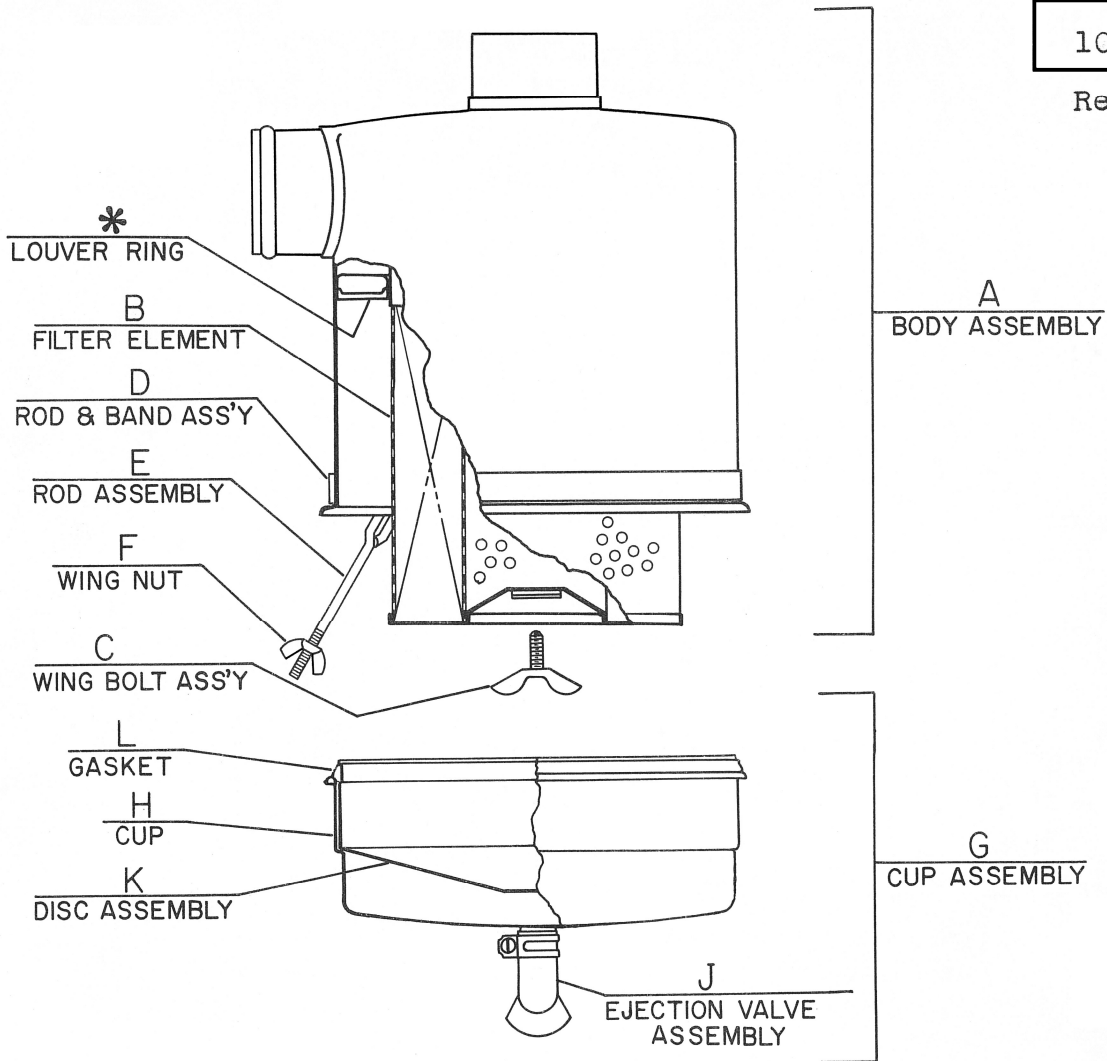

**SERVICE PARTS LIST
VORTOX MODEL AB160A4**

MODEL NO.
AB160A4

10-12-70

Revised

	PART NO.	PART NAME	NO. REQUIRED
A	16038	BODY ASSEMBLY	1
B	VF160A	FILTER ELEMENT	1
	17480	WASHER	1
*	16049	LOUVER RING (Only removable on certain models)	1
C	17513	WING BOLT ASSY. (Includes #17480 Washer)	1
D	12110	ROD & BAND ASSEMBLY	1
E	9128	ROD ASSEMBLY	3
F	7779	WING NUT	3
G	16235A	CUP ASSEMBLY	1
H	16236A	CUP	1
J	16720	EJECTION VALVE ASSEMBLY	1
	16069	EJECTION VALVE	1
	24K100	HOSE CLAMP	1
		SHIELD	
K	16206A	DISC ASSEMBLY	1
L	55K160	GASKET	1

AB160A4