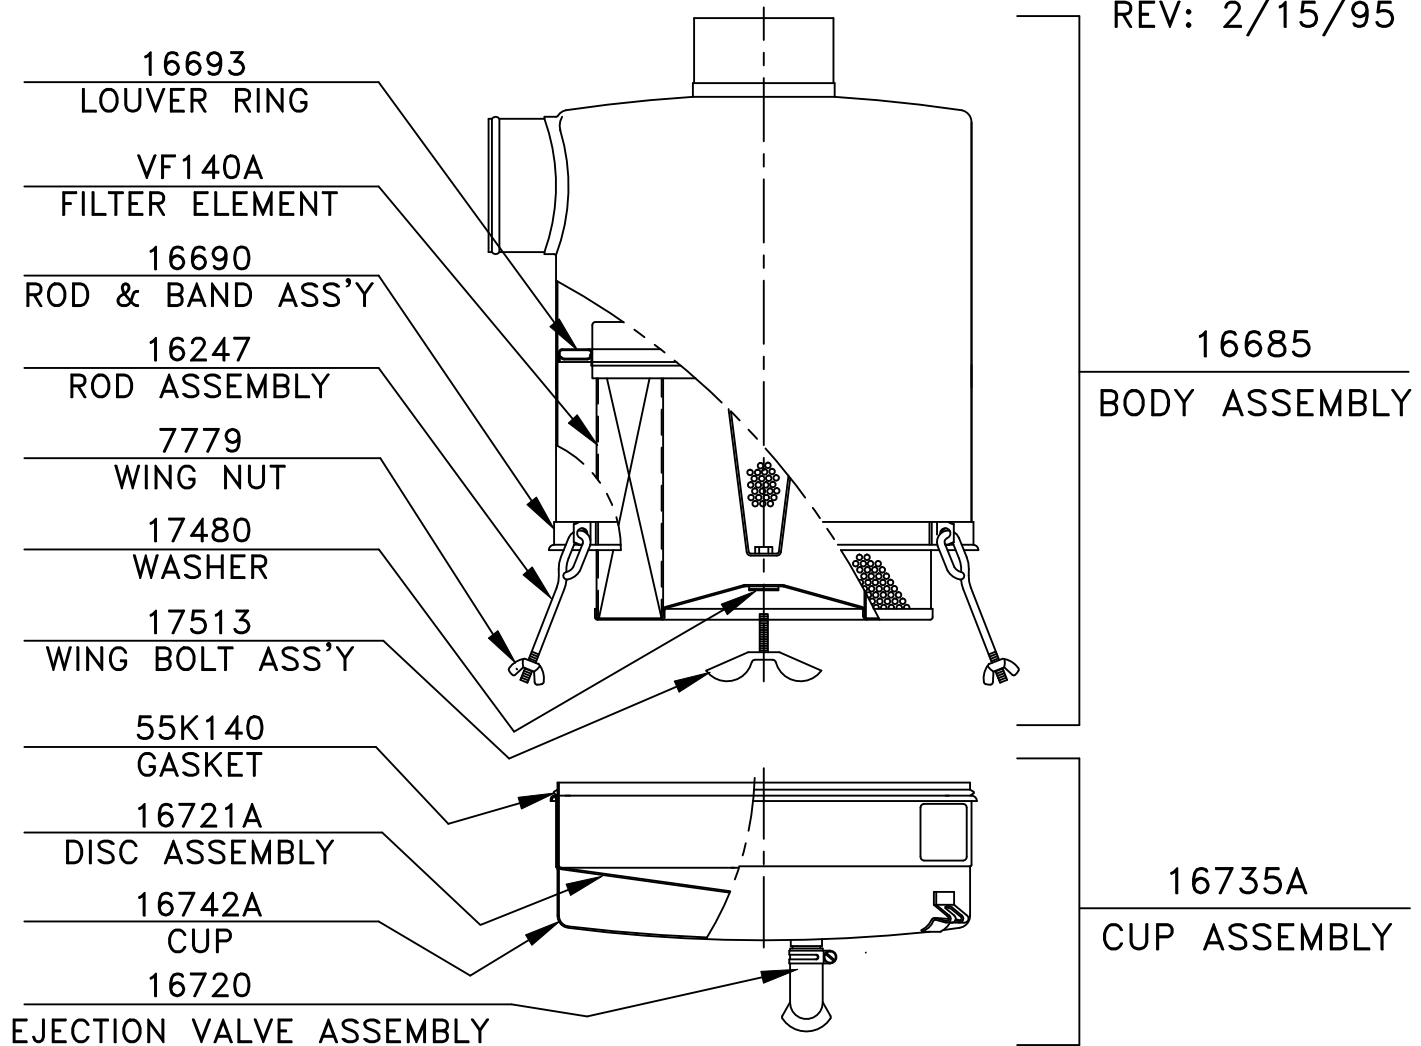

# SERVICE PARTS LIST VORTEX AIR CLEANER

MODEL NO.

AB140A4

REV: 2/15/95

PART NO.	PART NAME	NO. REQ'D
16685	BODY ASSEMBLY	1
VF140A	FILTER ELEMENT (with #17480)	1
15861	LOUVER RING	1
17513	WING BOLT ASS'Y (with #17480)	1
16690	ROD & BAND ASS'Y	1
16247	ROD ASSEMBLY	3
7779	WING NUT	3
16735A	CUP ASSEMBLY	1
16742A	CUP	1
16720	EJECTION VALVE ASSEMBLY	1
16069	EJECTION VALVE	1
24K100	HOSE CLAMP	1
16721A	DISC ASSEMBLY	1
55K140	GASKET	1