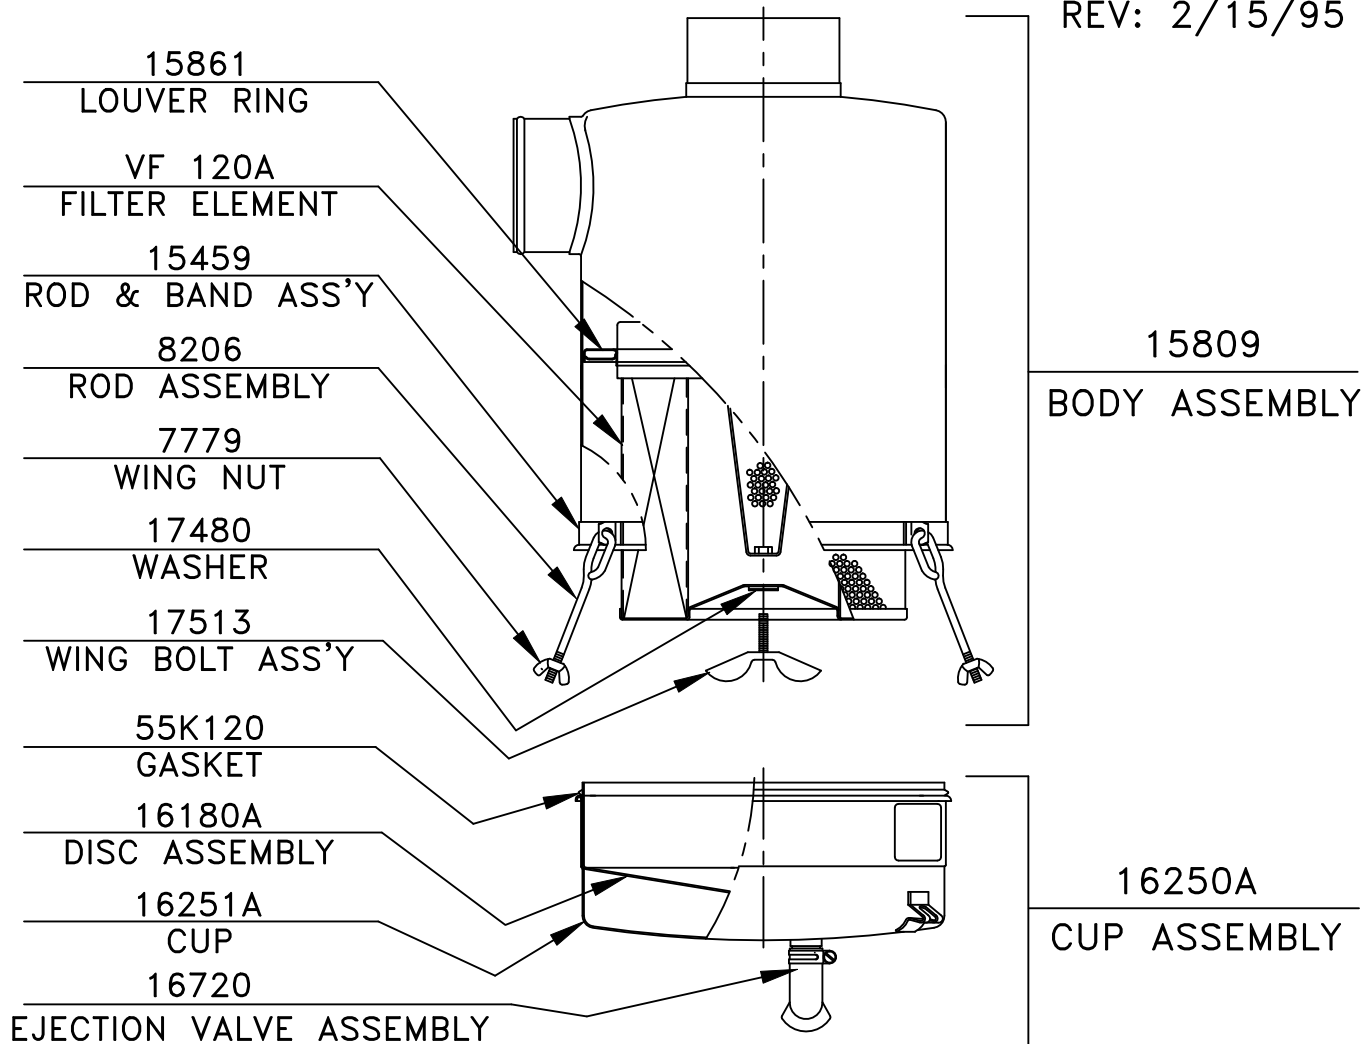

SERVICE PARTS LIST VORTEX AIR CLEANER

MODEL NO.

AB120A4

REV: 2/15/95

PART NO.	PART NAME	NO. REQ'D
15809	BODY ASSEMBLY	1
VF 120A	FILTER ELEMENT (with #17480)	1
15861	LOUVER RING	1
17513	WING BOLT ASS'Y (with #17480)	1
15459	ROD & BAND ASS'Y	1
8206	ROD ASSEMBLY	3
7779	WING NUT	3
16250A	CUP ASSEMBLY	1
16251A	CUP	1
16720	EJECTION VALVE ASSEMBLY	1
16069	EJECTION VALVE	1
24K100	HOSE CLAMP	1
16180A	DISC ASSEMBLY	1
55K120	GASKET	1