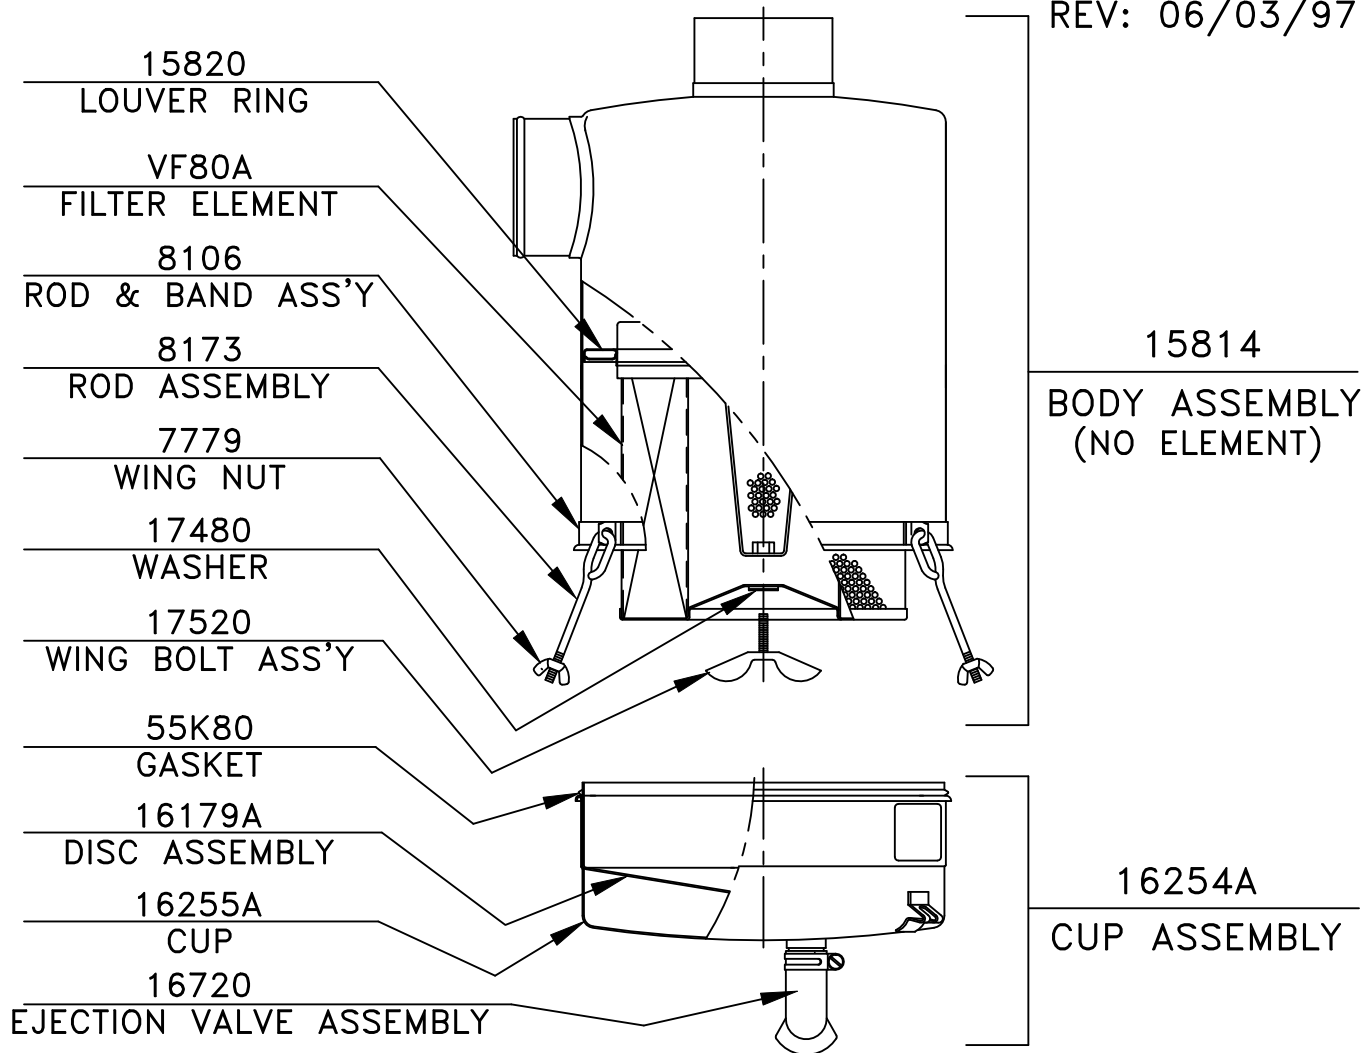

# SERVICE PARTS LIST VORTEX AIR CLEANER

MODEL NO.

AB80A4

REV: 06/03/97

PART NO.	PART NAME	NO. REQ'D
15814	BODY ASSEMBLY (NO ELEMENT)	1
VF80A	FILTER ELEMENT (with #17480)	1
15820	LOUVER RING	1
17480	WASHER	1
17520	WING BOLT ASS'Y (with #17480)	1
8106	ROD & BAND ASS'Y	1
8173	ROD ASSEMBLY	2
7779	WING NUT	2
16254A	CUP ASSEMBLY	1
16255A	CUP	1
16720	EJECTION VALVE ASSEMBLY	1
16069	EJECTION VALVE	1
24K100	HOSE CLAMP	1
16179A	DISC ASSEMBLY	1
55K80	GASKET	1

AB80A4