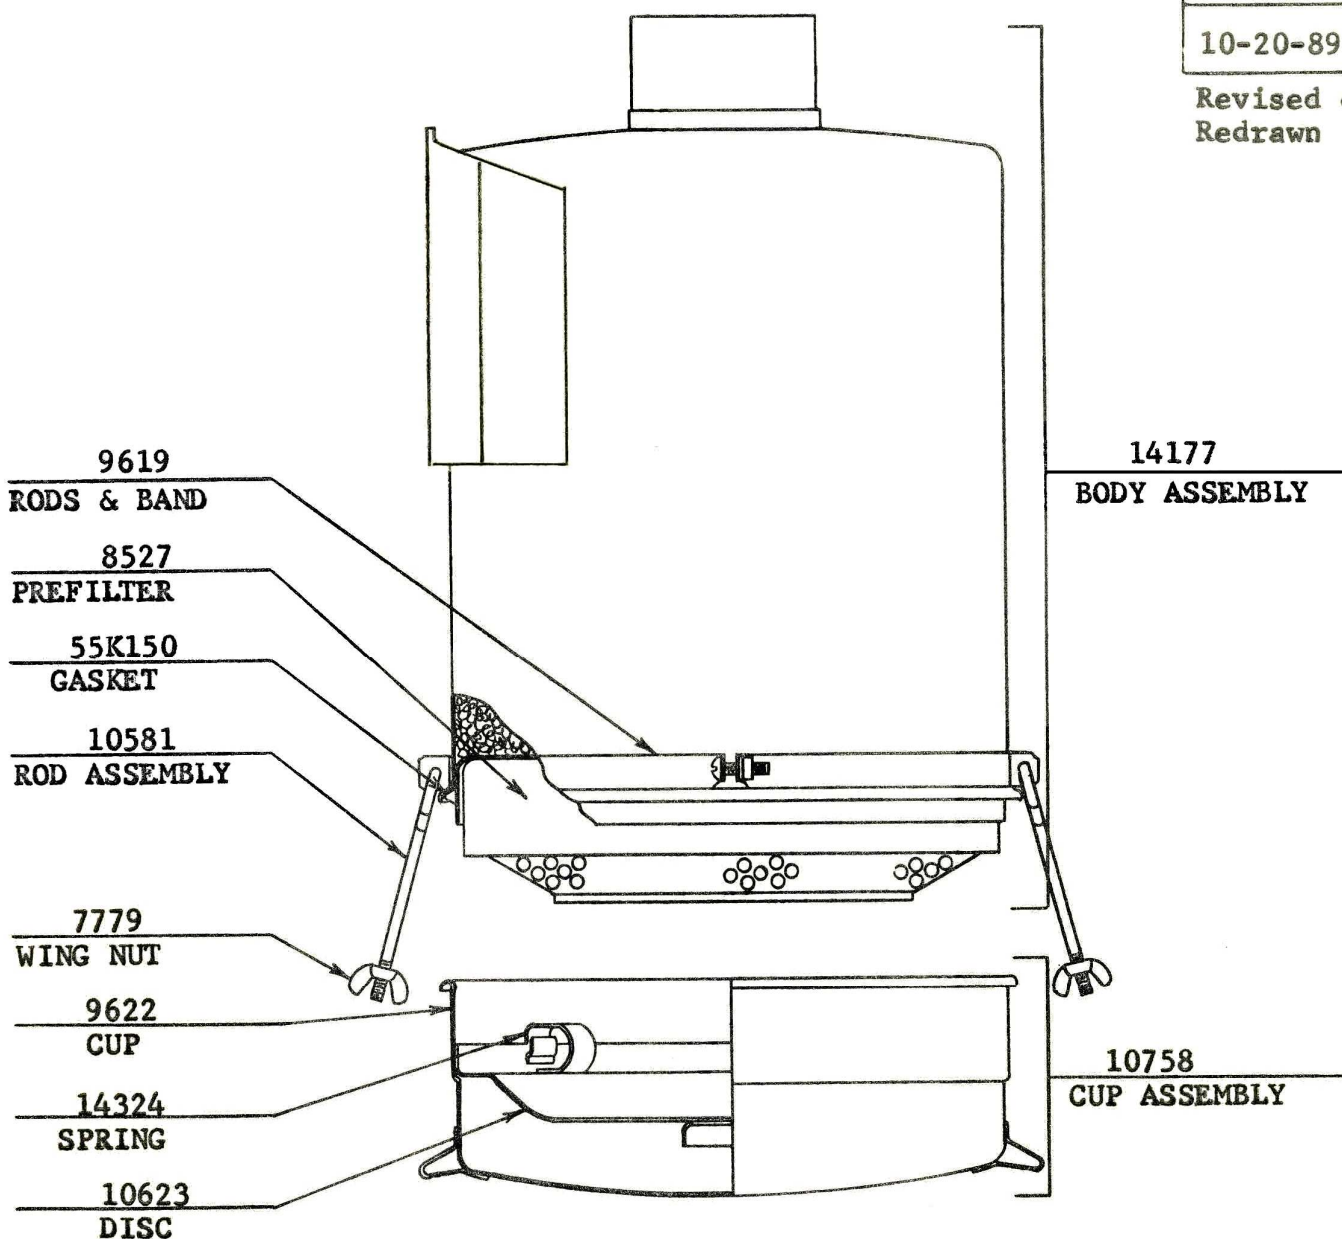

**SERVICE PARTS LIST
VORTEX AIR CLEANER MODEL GA150**

GA150
10-20-89
Revised & Redrawn

PART NO.	PART NAME	NO. REQUIRED	
14177	BODY ASSEMBLY	1	
9619	RODS & BAND	1	
10581	ROD ASSEMBLY	2	
7779	WING NUT	2	
8527	PREFILTER	1	
55K135	GASKET	1	
10758	CUP ASSEMBLY	1	
9622	CUP	1	
10623	DISC	1	
14324	SPRING	4	

GA150