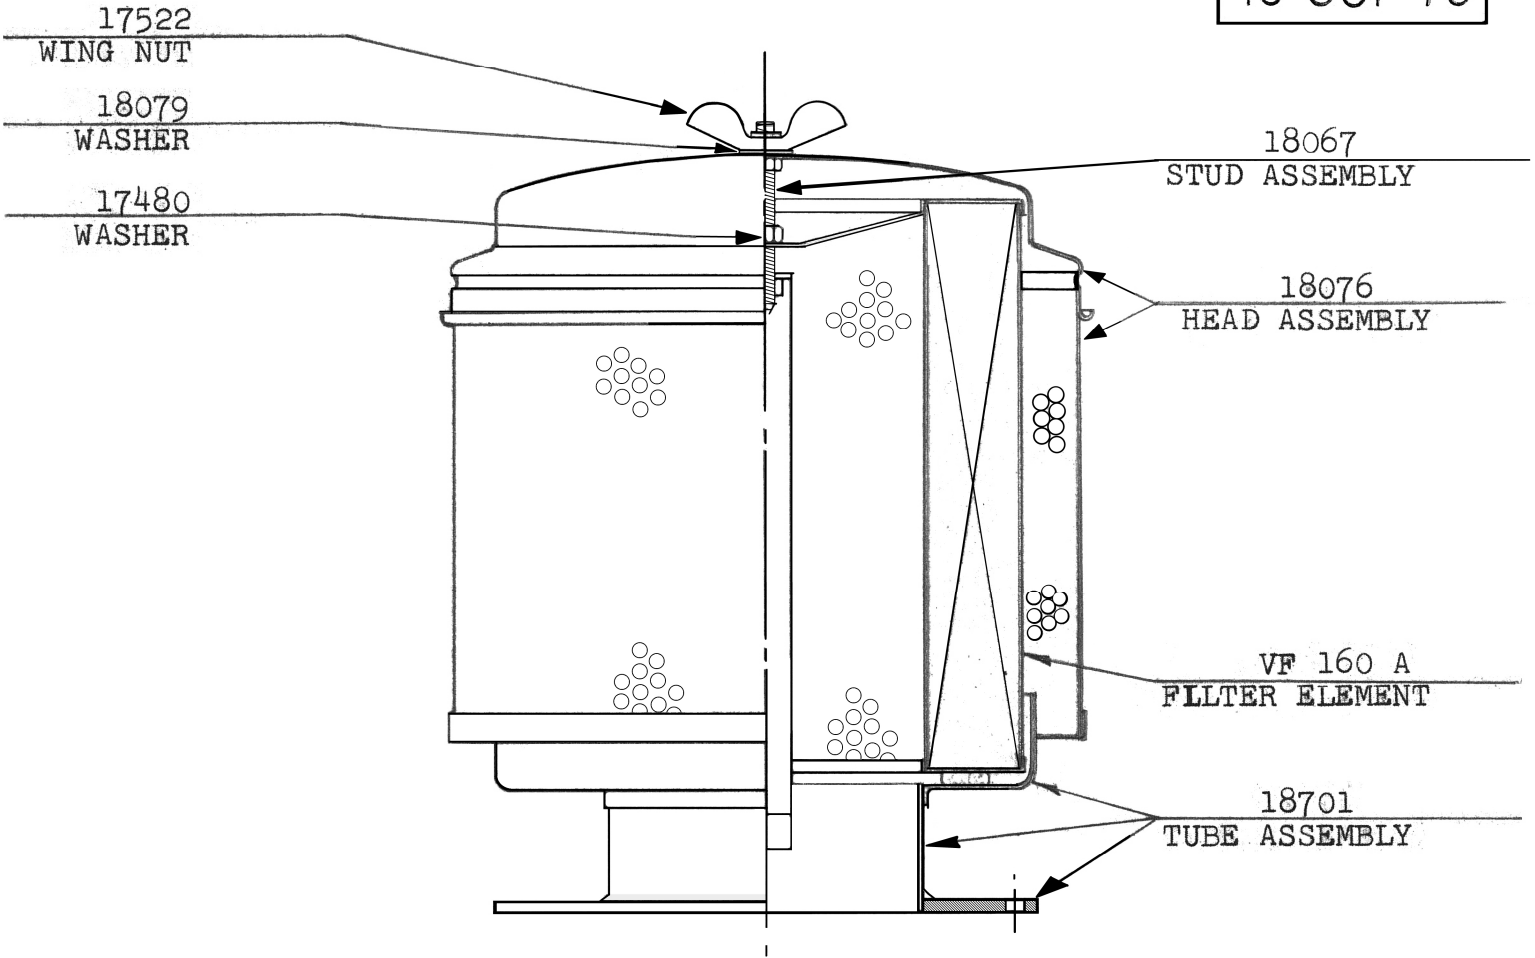

SERVICE PARTS LIST
VORTOX AIR CLEANER MODEL AN140G

MODEL NO.
AN 140 G
18 OCT 78

PART NO.	PART NAME	NO. REQ'D.
17522	WING NUT	1
18079	WASHER	1
18067	STUD ASSEMBLY	1
17480	WASHER	1
18076	HEAD ASSEMBLY	1
VF 160 A	FILTER ELEMENT	1
18701	TUBE ASSEMBLY	1