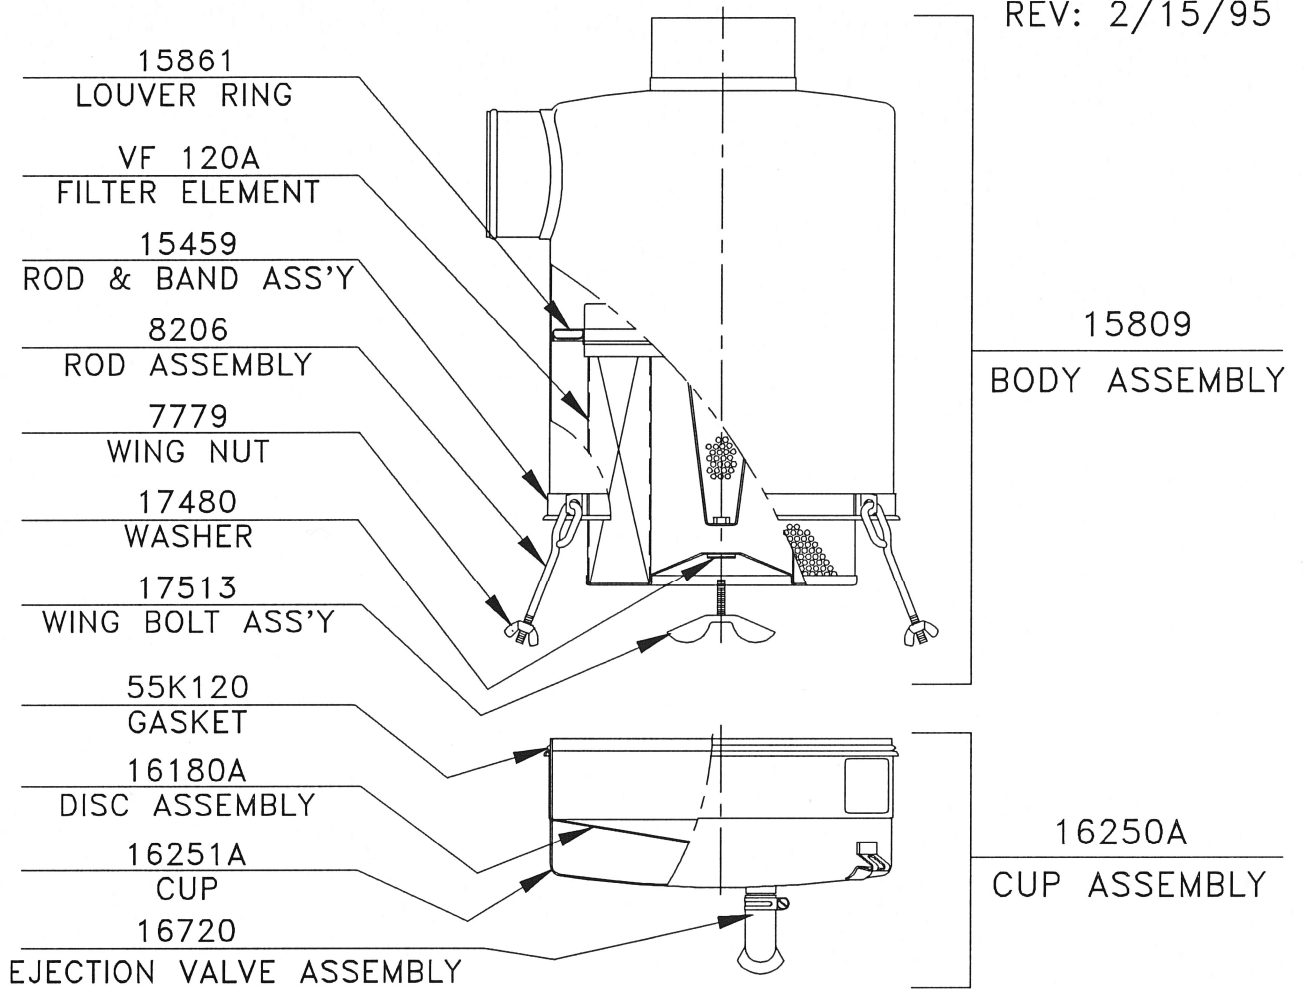

**SERVICE PARTS LIST  
VORTOX AIR CLEANER MODEL AB120A4**

MODEL NO.
<b>AB120A4</b>

REV: 2/15/95

PART NO.	PART NAME	NO. REQ'D
15809	BODY ASSEMBLY	1
VF 120A	FILTER ELEMENT (with #17480)	1
15861	LOUVER RING	1
17513	WING BOLT ASS'Y (with #17480)	1
15459	ROD & BAND ASS'Y	1
8206	ROD ASSEMBLY	3
7779	WING NUT	3
16250A	CUP ASSEMBLY	1
16251A	CUP	1
16720	EJECTION VALVE ASSEMBLY	1
16069	EJECTION VALVE	1
24K100	HOSE CLAMP	1
16180A	DISC ASSEMBLY	1
55K120	GASKET	1

**AB120A4**